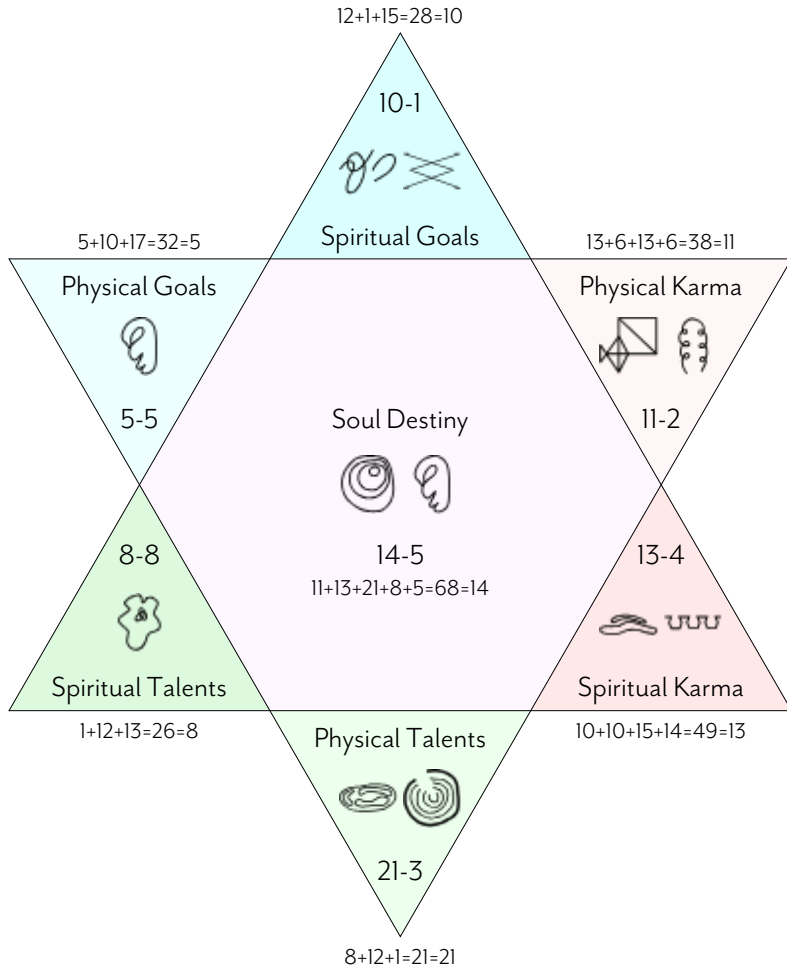

EXPLANATION FOR THE COLOURS

- 11-2 Physical Karma Emotionally charged challenges to be worked through
- 21-3 Physical Talents Natural abilities that give forward motion to your life
- 5-5 Physical Goals Your aspirations for what to achieve in the world
- 13-4 Spiritual Karma Emotionally charged challenges to be worked through
- 8-8 Spiritual Talents Natural abilities that give forward motion to your life
- 10-1 Spiritual Goals Your aspirations for what to achieve in the world
- 14-5 Soul Destiny The final state of being you are to attain in this lifetime

The colours and descriptions for each aspect are independent of the numbers

Michael William Sampson

BIRTH REPORT SUMMARY

YOUR BIRTH CHART

M-I-CH-A-E-L-W-I-L-L-I-A-M-S-A-M-P-S-O-N

13-10-8-1-5-12-6-10-12-12-10-1-13-15-1-13-17-15-6-14

ABOUT YOUR BIRTH CHART(2 OF 2)

NUMBERS

Each aspect has two numbers separated by a hyphen (e.g. 13-4) which have multi-faceted interpretations which form the core of your Soul Contract. How these numbers are generated is shown below.

SYMBOLS

Each aspect number on your birth chart is represented by a symbol. The numbers and symbols together deliver the energetic transmission of that aspect created by your soul.

GENERATING YOUR BIRTH CHART