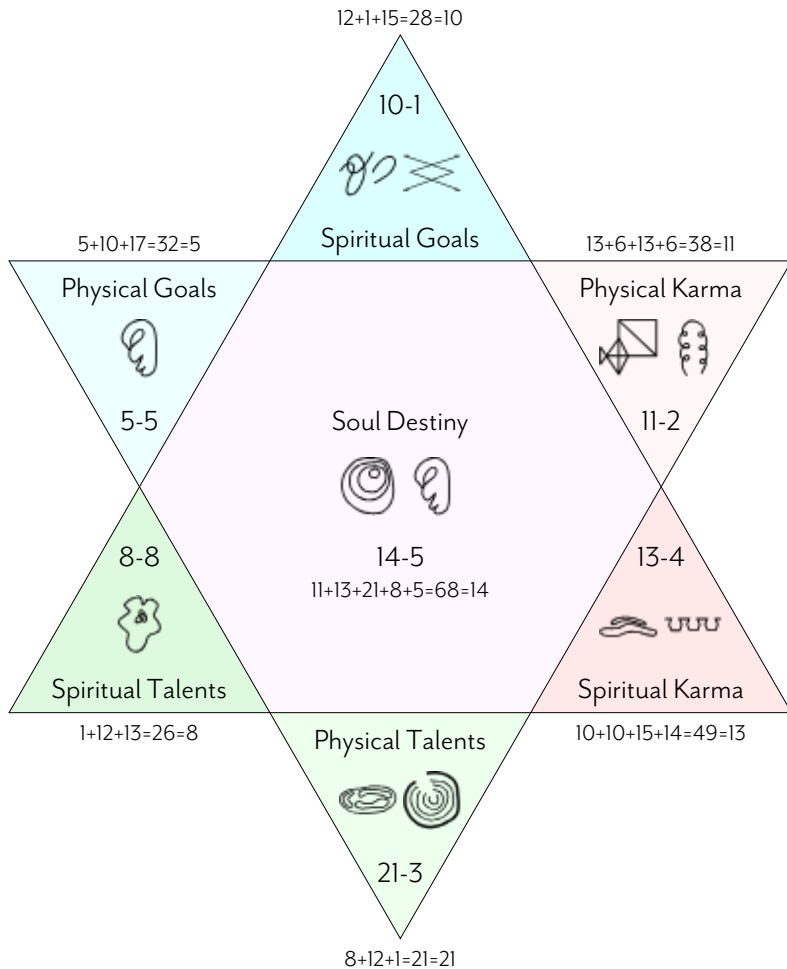

GO DEEPER

If after reading your Summary Report you are interested in finding out more about the full in-depth interpretations of your Soul Contract or buying more Reports, click one of the links at the bottom of your Report.

Michael William Sampson

BIRTH REPORT SUMMARY

YOUR BIRTH CHART

M-I-CH-A-E-L-W-I-L-L-I-A-M-S-A-M-P-S-O-N

13-10-8-1-5-12-6-10-12-12-10-1-13-15-1-13-17-15-6-14

ABOUT YOUR BIRTH CHART(1 OF 2)

YOUR BIRTH CHART

Your Birth Chart, which is at the very foundation of your Soul Contract, is calculated from the letters of your Birth Name. We first describe the elements of the chart and then explain how it is generated.

OVERALL CHART STRUCTURE

The Star of David is a gateway through which the soul projects its energies onto the Earth plane to experience what it is like to be human through the ego filter of the Soul Contract. The large downward pointing triangle represents the energies of your physical, outer world life, how your personality initially forms and interacts with society. The large upward pointing triangle represents the energies of your spiritual, inner life, how you are meant to connect with higher consciousness so as to embody it and then express it into the world.