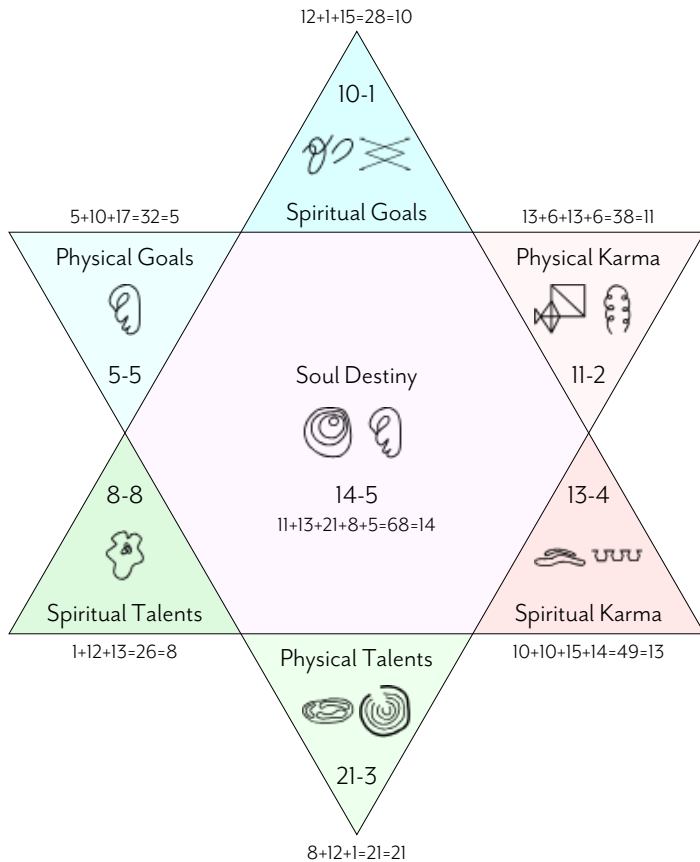

SYMBOLS

Each aspect number on your birth chart is represented by a symbol. The numbers and symbols together deliver the energetic transmission of that aspect created by your soul.

GENERATING YOUR BIRTH CHART

The numbers are then placed in turn around the Star of David in a clockwise direction starting with Physical Karma until they have all been used up. The numbers in each aspect are then totalled. If the total is greater than 22, the digits are added together, otherwise the total is used as is. This is used as the first part of the aspect numbers.

To derive the second part of the aspect numbers (the number after the hyphen), if the first part is a single digit, it is simply repeated. Otherwise the digits are added together until we get to a single digit.

Michael William Sampson

BIRTH REPORT SUMMARY

YOUR BIRTH CHART

M-I-CH-A-E-L-W-I-L-L-I-A-M-S-A-M-P-S-O-N

13-10-8-1-5-12-6-10-12-12-10-1-13-15-1-13-17-15-6-14

Age: - Birth Sign: undefined

YOUR BIRTH REPORT SUMMARY IN A NUTSHELL