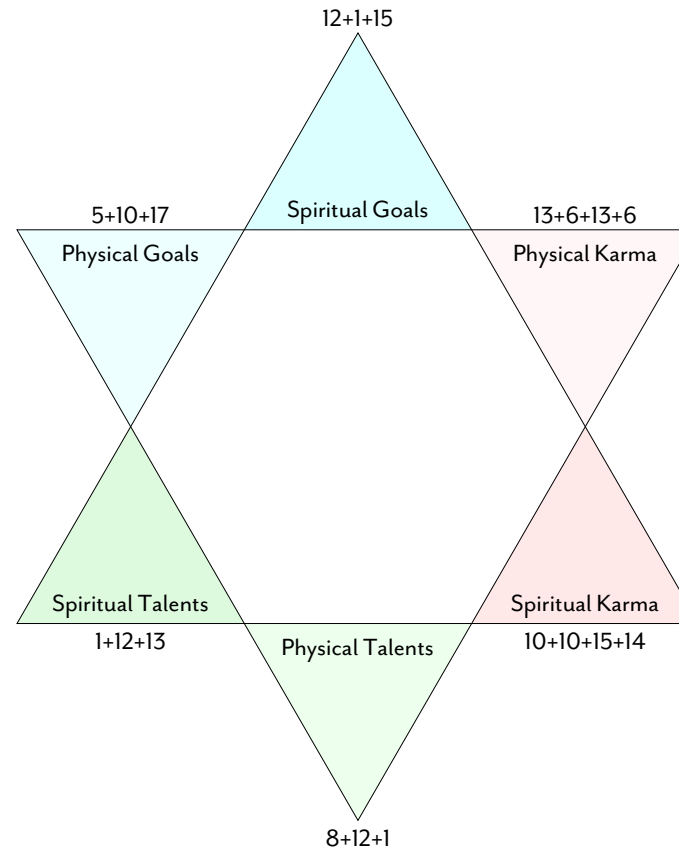

Michael William Sampson

FULL BIRTH REPORT (COMPLETE)

ALLOCATING THE NUMBERS TO THE ASPECTS

The next step is to take the numbers we generated from your Birth Name and allocate them around the aspects of the Star of David in a clockwise expanding spiral starting at Physical Karma. So the first letter of your name is M and this maps to number 13 and is placed in the Physical Karma position. The next letter is I which maps to number 10 and goes to Spiritual Karma and so on until all the letters are used up. Once this has been done, the numeric values of all the numbers in each aspect position will be added together.

M	13	PK	S	15	SK
I	10	SK	A	1	PT
CH	8	PT	M	13	ST
A	1	ST	P	17	PG
E	5	PG	S	15	SG
L	12	SG	O	6	PK
			N	14	SK
W	6	PK			
I	10	SK			
L	12	PT			
L	12	ST			
I	10	PG			
A	1	SG			
M	13	PK