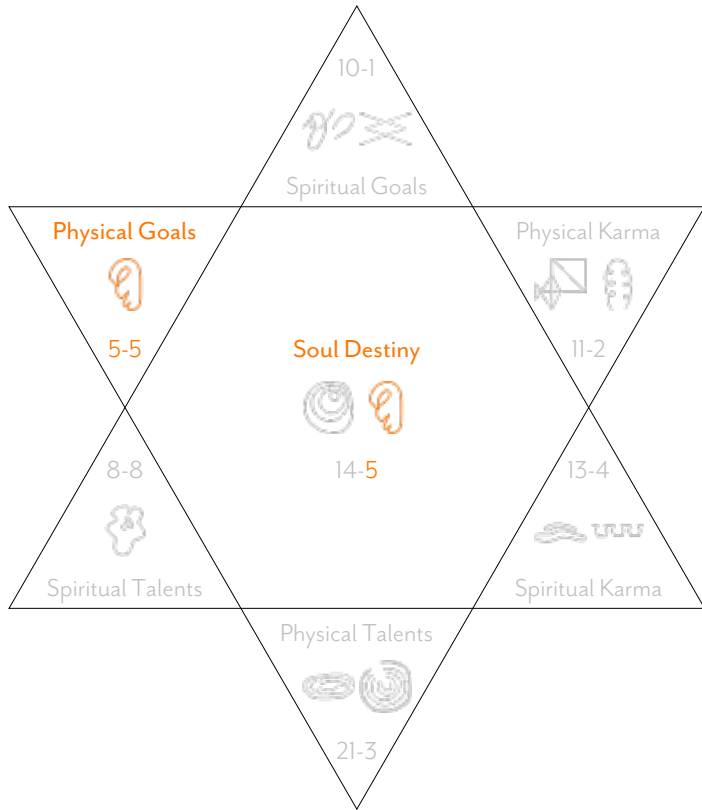

Number Categories: [Communication](#)

Communication Vibration Numbers: 1, 2, 3, 5

Michael William Sampson

FULL BIRTH REPORT (COMPLETE)

CREATIVE VIBRATION PROFILE

M-I-C-H-A-E-L-W-I-L-L-I-A-M-S-A-M-P-S-O-N

This shows you the creative numbers in your chart which you are to use to express your soul's creativity to the world as your Gift of Service. Any blockages between the ego and the soul creativity need to be cleared in order for them to become fully activated.