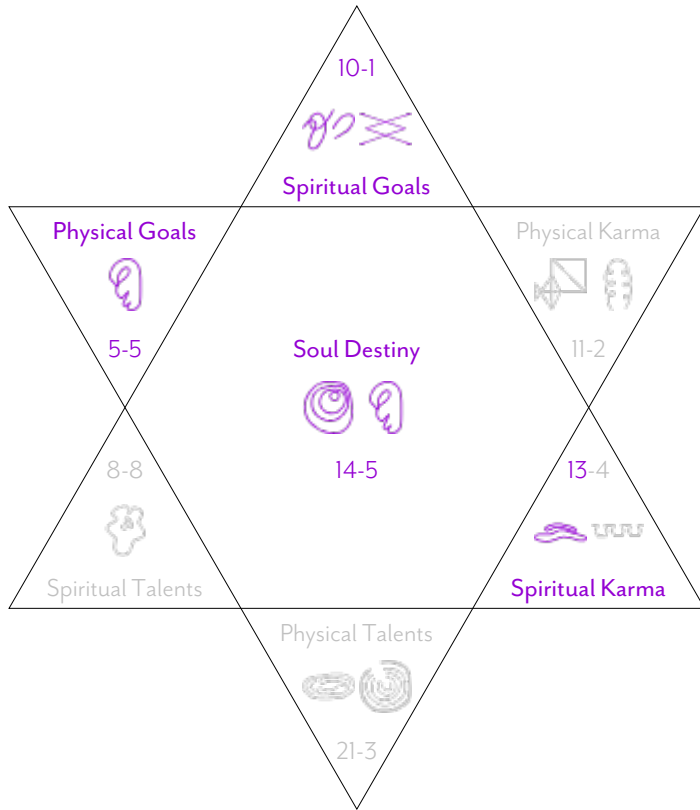

Michael William Sampson

FULL BIRTH REPORT (COMPLETE)

SPIRITUAL VIBRATION PROFILE

VIBRATION PROFILES

Each of the 22 numbers has between one and four number vibration categories associated with it. The four categories are Spiritual, Physical, Communication and Creative. They are another lens with which to view how your Soul Contract is constructed and will give you further insights into how your life is meant to unfold. If there are too many in one category, this could lead to being out of balance.

The next five pages look at the vibration categories of the numbers in your Birth Chart to give you further insights into your Soul Contract.

SPIRITUAL VIBRATION PROFILE

This page shows you the spiritual numbers in your chart. These are all about how you open to higher consciousness so as to bring it into this Earthly reality. They tend to have more fluid symbols associated with them and are all about connecting to higher consciousness. Clearing the blockages in the ego to opening to higher consciousness is the key to their full activation. Then you can embody and express it on the Earth plane so as to deliver your Gift of Service to humanity. This requires you to be grounded enough for this to occur.

M-I-C-H-A-E-L-W-I-L-L-I-A-M-S-A-M-P-S-O-N

Number Categories: [Spiritual](#)

Spiritual Vibration Numbers: 1, 5, 10, 13, 14