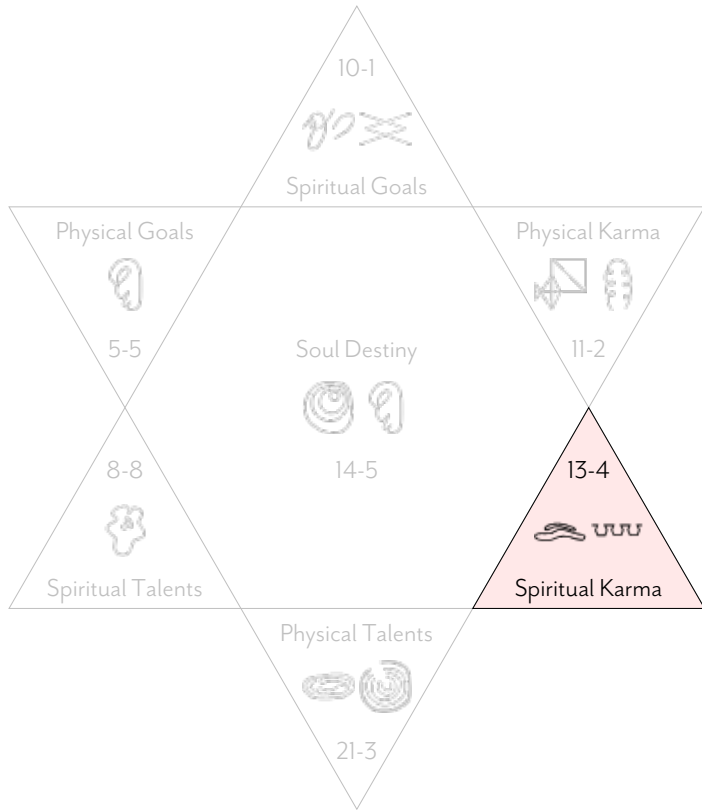

Michael William Sampson

FULL BIRTH REPORT (COMPLETE)

YOUR SPIRITUAL KARMA

SPIRITUAL KARMA

This is a selection of unresolved past life issues the soul has brought into this lifetime to create the negative context in your life with respect to your spiritual inner life.

If you are new to the spiritual development path, some of these issues may feel very strong emotionally. If this is the case, please note that they have only been placed in your Soul Contract by your soul for you to become conscious of them, to have the feeling experience of moving from the negative experience of them into their positive qualities, as you transmute them. These are the gifts of service you are to bring to the spiritual part of your life. For this is the spiritual growth journey the soul desires for this lifetime.

If you have been on the path for a while, some or all of these issues may no longer resonate with you as you may have worked through some or all of them already.