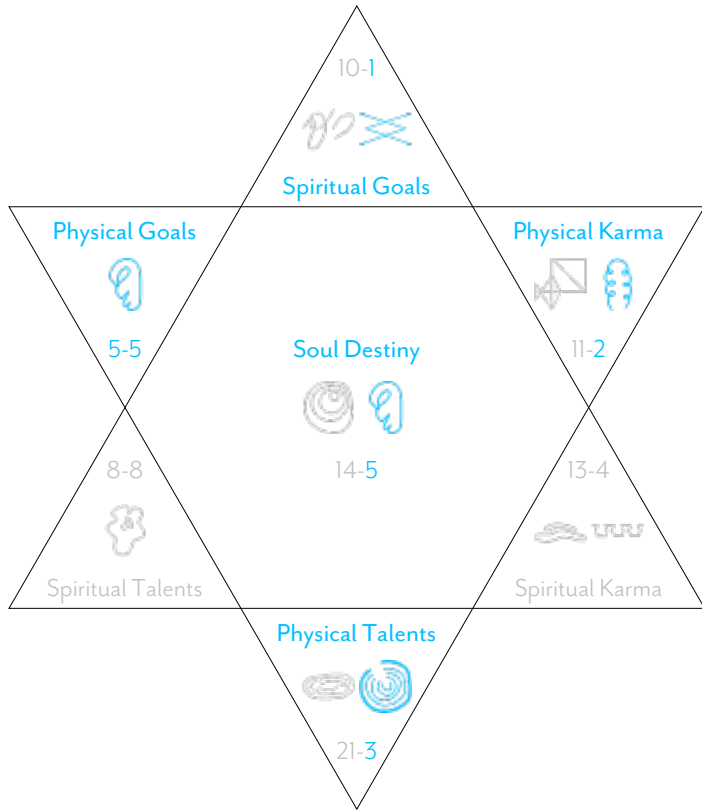

Michael William Sampson

FULL BIRTH REPORT (COMPLETE)

COMMUNICATION VIBRATION PROFILE

M-I-C-H-A-E-L-W-I-L-L-I-A-M-S-A-M-P-S-O-N

This shows you the communications numbers in your chart which you are to use to communicate your soul's Gift of Service to the World. Any blockages to their full expression such as unworthiness to receive or be loved or persecution for speaking your truth need to be cleared in order to fully activate these.

Number Categories: [Communication](#)

Communication Vibration Numbers: 1, 2, 3, 5