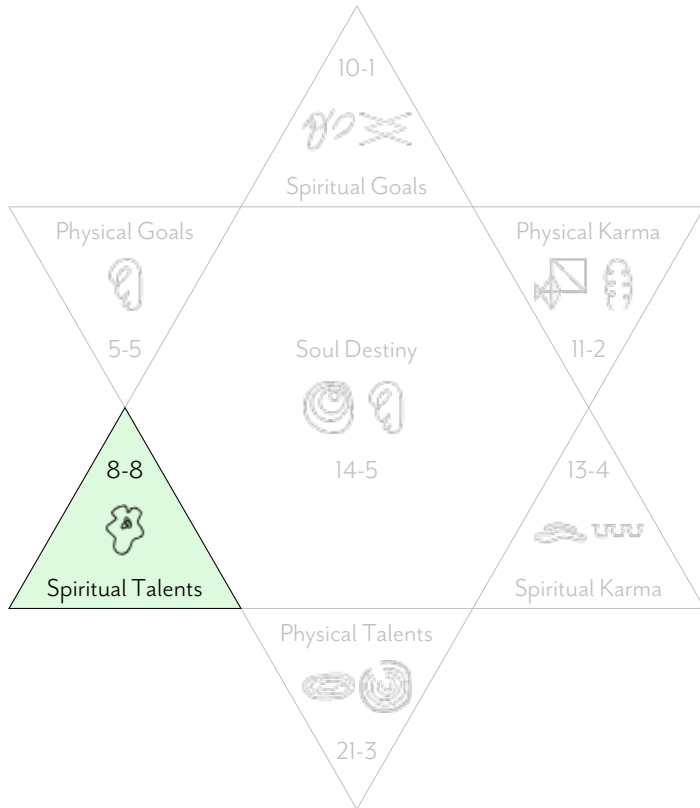

Michael William Sampson

FULL BIRTH REPORT (COMPLETE)

YOUR SPIRITUAL TALENTS

SPIRITUAL TALENTS

This is the set of latent abilities within your ego personality that are to be brought up into consciousness and honed into their full positive expression by working through the Spiritual Karmic issues that are activated from the moment you were born.

At the beginning of your lifetime you usually have a small element of the karmic aspect of a given number within them that needs to be worked through in order to start manifesting their positive qualities.

As the Spiritual Talent energies flow into your Spiritual Karmic aspect, their ability to overcome these karmic issues depends upon on their relative power and quality versus the karmic issues.

As the Spiritual Talents get stronger through time by working through the Spiritual Karmic issues, they allow you to start working towards manifesting your Spiritual Goals. The ability of the Spiritual Talents to help you manifest more of your Spiritual Goals depends on their relative power and quality.

This flow of energy from the Spiritual Talent aspect to the adjacent Spiritual Karma and Spiritual Goal aspects is called the "fulcrum of the talents".