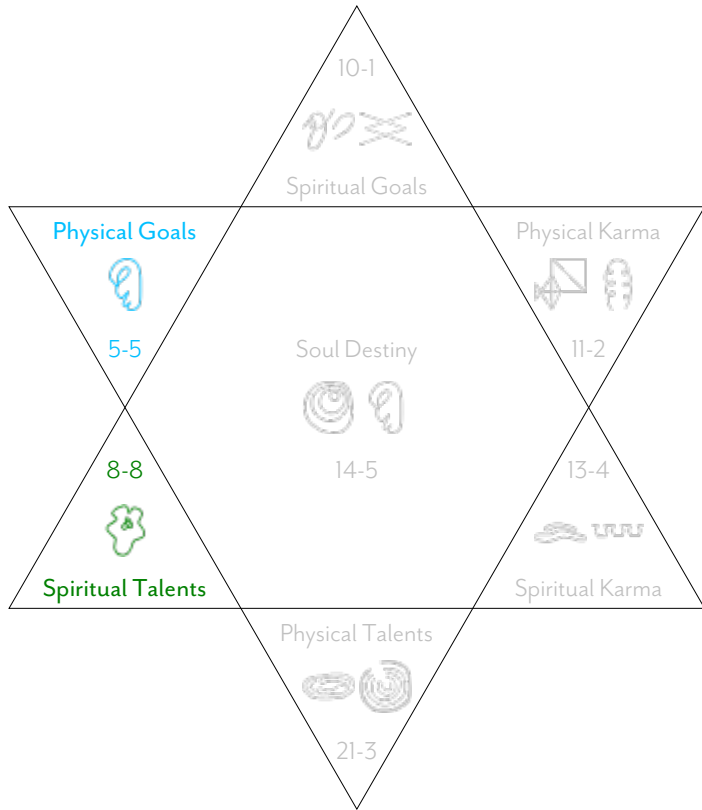

Michael William Sampson

FULL BIRTH REPORT (COMPLETE)

DOUBLE NUMBERS

If you have Double Numbers, 1-1 through 9-9 in karma and to a lesser extent in goals, then you have no free will in this aspect. Your soul has chosen a specific set of energies for you to work through. Combination Numbers by comparison, e.g. 10-1 through 22-4, have a greater range of expression.

If you have Double Numbers that are in talents, then that energy is highly emphasised as an attribute.

M-I-C-H-A-E-L-W-I-L-L-I-A-M-S-A-M-P-S-O-N

Aspect Types: Talents, Goals