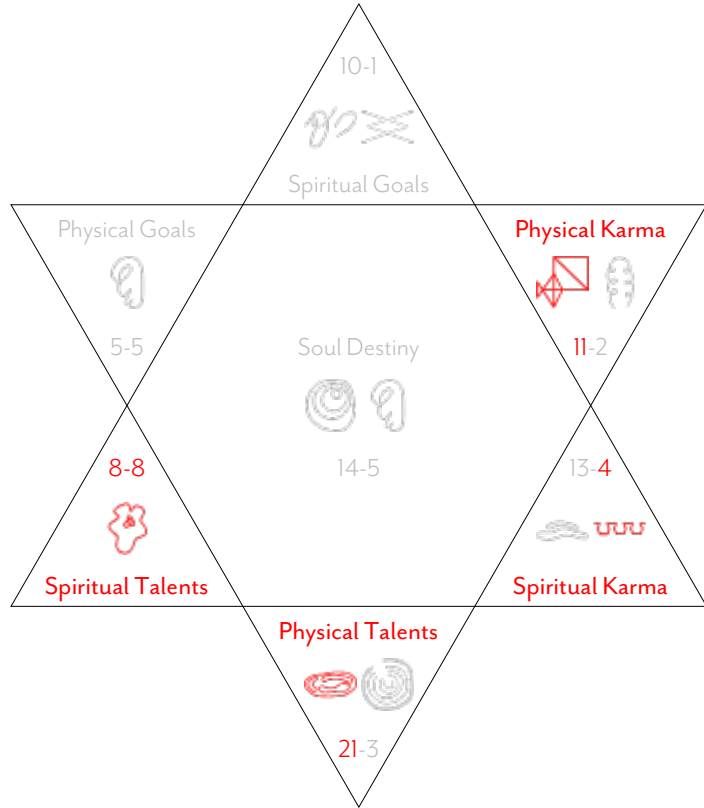

This shows you the physical numbers in your chart. These tend to have more geometric symbols associated with them and are all about how you ground, engage and relate with people and society in general on the physical Earth plane. Coming into the fullest possible positive expression of these is essential to allow the more spiritual energies in your chart to become grounded and accessible to the World.