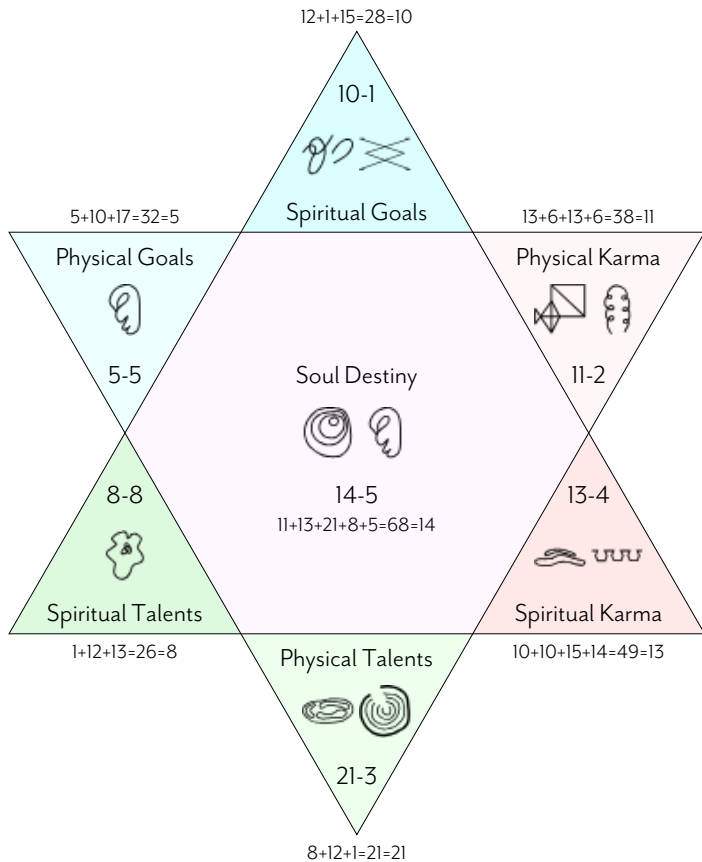

Here we give a high-level overview of how your birth chart is generated. Full details are available in the Complete version of your Full Birth Report.

Your Birth Chart has been generated by decoding your Birth Name, which holds the energetic blueprint for your life. The letters of your Birth Name are first mapped to the equivalent Hebrew letters, which are represented by numbers. You can see this above the chart.

To derive the second part of the aspect numbers (the number after the hyphen), if the first part is a single digit, it is simply repeated. Otherwise the digits are added together until we get to a single digit.

Michael William Sampson

FULL BIRTH REPORT (COMPLETE)

YOUR BIRTH CHART

M-I-C-H-A-E-L-W-I-L-L-I-A-M-S-A-M-P-S-O-N

13-10-8-1-5-12-6-10-12-12-10-1-13-15-1-13-17-15-6-14

Age: - Birth Sign: undefined

YOUR BIRTH REPORT SUMMARY IN A NUTSHELL