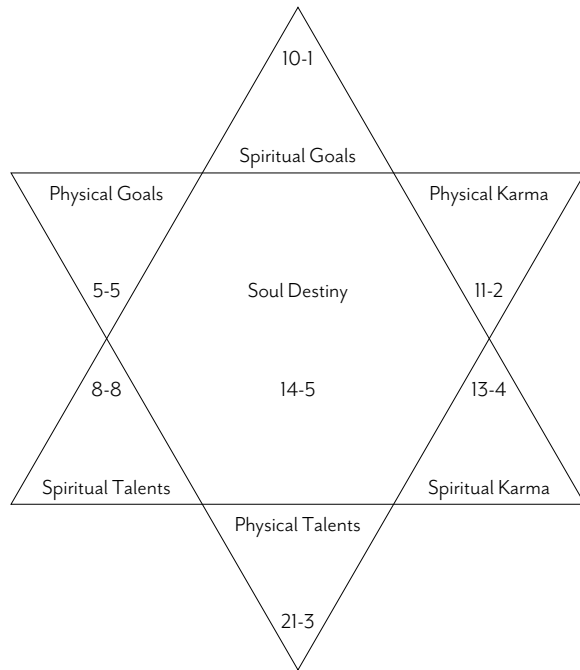

Michael William Sampson

FULL BIRTH REPORT (COMPLETE)

SOUL DESTINY

Physical Karma	11	2
Physical Talents	21	3
Physical Goals	5	5
Spiritual Karma	13	4
Spiritual Talents	8	8
Spiritual Goals	10	1
	68	23
Soul Destiny	14	5

DERIVING YOUR SOUL DESTINY

The next part of the process is to derive your Soul Destiny. This is calculated by adding up all the left-hand numbers of the six aspects to produce a total of 68. This is reduced to the first number between 1 and 22, which is 14. The sum total of the right-hand numbers of the six aspects produces 23. This is reduced to the smallest possible number, which is 5. Your Soul Destiny therefore becomes 14-5.

Once calculated, the Soul Destiny is placed in the middle of the Star of David.