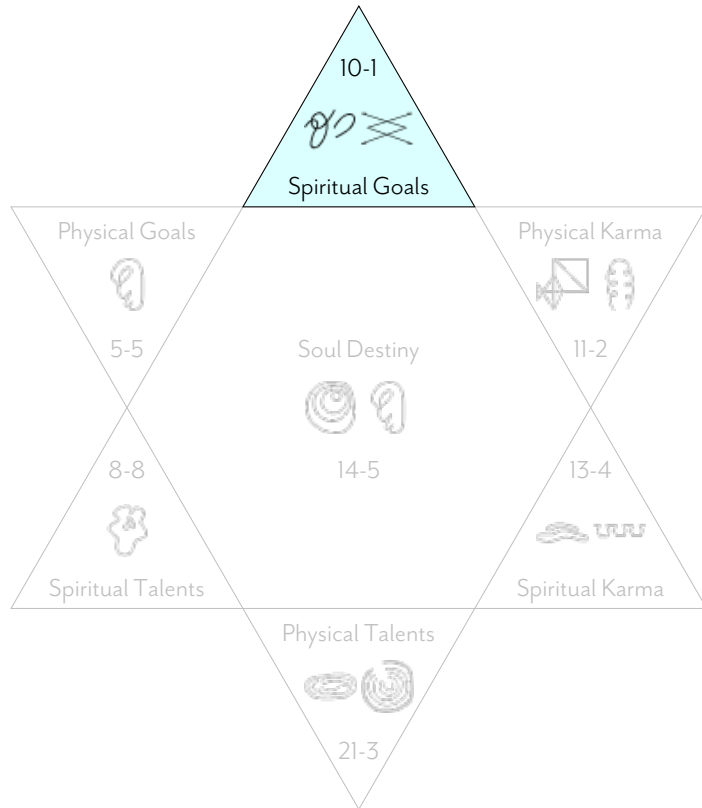

Michael William Sampson

FULL BIRTH REPORT (COMPLETE)

YOUR SPIRITUAL GOALS

SPIRITUAL GOALS

These are like the dreams you have for your spiritual life, the underlying drive within you that gets you out of bed in the morning - in short, what you really live for.