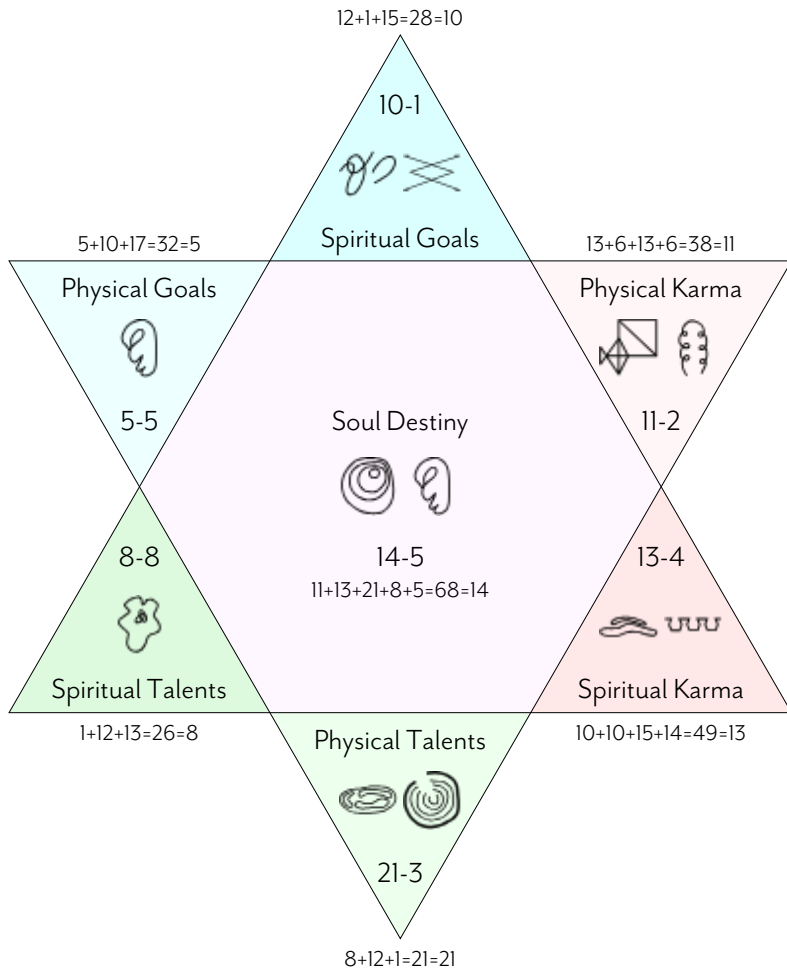

Getting back to where you clicked depends on the PDF Reader you are using:

- For Adobe Reader for Windows, click ALT + LEFT ARROW
- For Adobe Reader for Mac, click COMMAND + LEFT ARROW
- For Evince for Linux, click ALT + P

Michael William Sampson

FULL BIRTH REPORT (COMPLETE)

YOUR BIRTH CHART

M-I-CH-A-E-L-W-I-L-L-I-A-M-S-A-M-P-S-O-N

13-10-8-1-5-12-6-10-12-12-10-1-13-15-1-13-17-15-6-14

ABOUT YOUR BIRTH CHART (1 OF 2)

YOUR BIRTH CHART