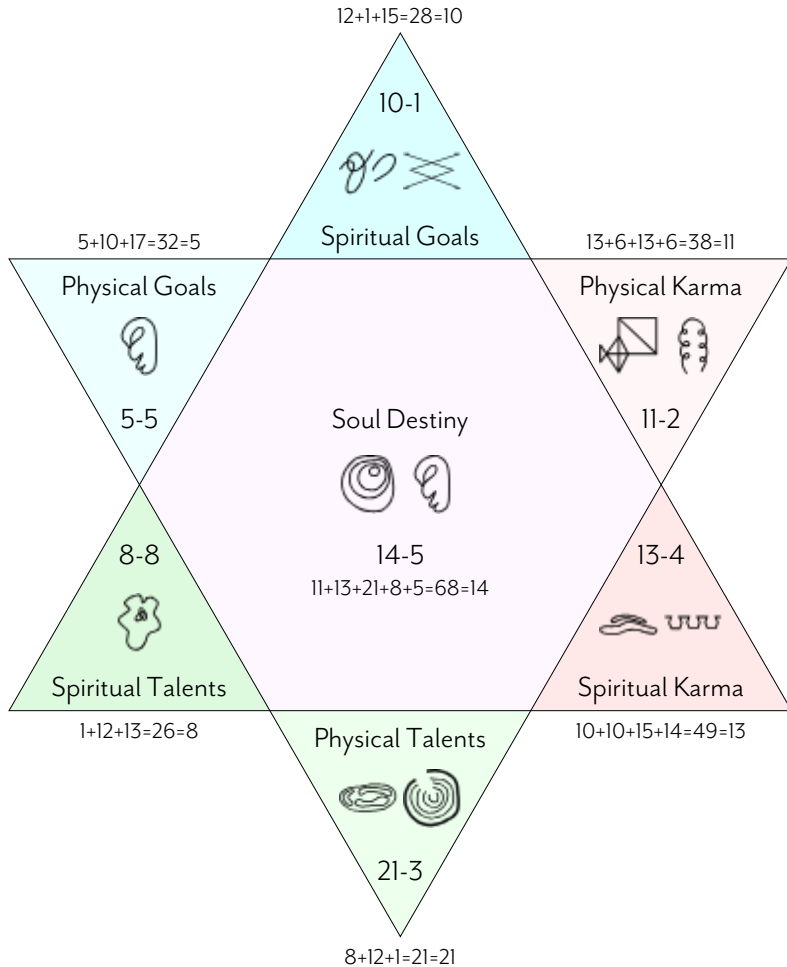

The colours and descriptions for each aspect are independent of the numbers

Michael William Sampson

FULL BIRTH REPORT (COMPLETE)

YOUR BIRTH CHART

M-I-CH-A-E-L-W-I-L-L-I-A-M-S-A-M-P-S-O-N

13-10-8-1-5-12-6-10-12-12-10-1-13-15-1-13-17-15-6-14