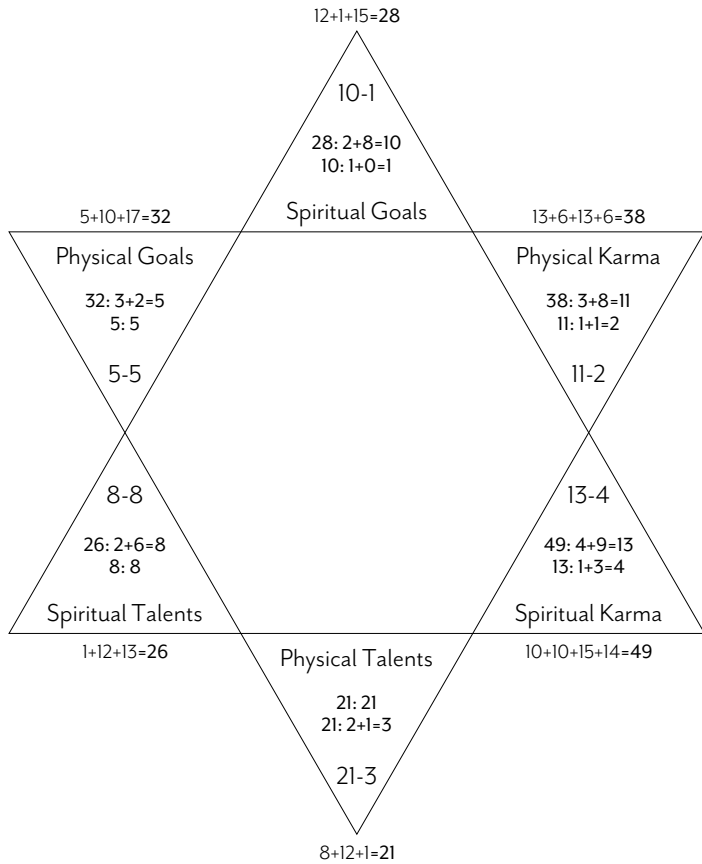

Michael William Sampson

FULL BIRTH REPORT (COMPLETE)

CALCULATIONS

M-I-C-H-A-E-L-W-I-L-L-I-A-M-S-A-M-P-S-O-N

CALCULATING YOUR ASPECT VIBRATION NUMBERS

Now the numbers for each aspect are added up - for Physical Karma, for example, the calculation is $13+6+13+6=38$. We next need to use that total (38) to derive a number between 1 and 22 (corresponding to the number of letters there are in the Hebrew alphabet). If that total is 22 or less, then we just take the number as is - otherwise we add the digits together. You can see this below the wording Physical Karma in the page opposite ($38: 3+8=11$) - and for the other five aspects.

Each aspect has two number vibration parts to it. If the first number calculated from the first process is a single digit, then the first number of the aspect will simply be repeated in the second number. This is the case for Spiritual Talents where the number we derived is 8-8.

The second number must always be a single digit. If the first number has two digits, those two digits are added together to give the second number. The result must always be a single digit. (In the case of the number 19, the result is still two digits long ($1+9=10$). When this happens, the resulting digits are added up again ($1+0=1$). Physical Karma has a two digit first number (11), so the second digit is then calculated from there ($11: 1+1=2$).

The two numbers for each aspect (whether repeated or not) are displayed with a hyphen between them (e.g. 11-2 for Physical Karma). This is pronounced "eleven dash two" or just "eleven two".

This pair of numbers represents the entire range of experiences that the soul will go through in a given aspect of its incarnation. If the aspect has the same digit repeated (e.g. 8-8), it is known as a "Double Number". If a Double Number appears in a given aspect of your Soul Contract, this means that your soul is creating a narrower, clearly defined area of experience.

If the first number is a double digit and the second one a single digit (e.g. 11-2), this is known as a "Combination Number" and means a wider range of experience. You can think of the 11 and 2 being like the hot and cold taps of a shower. Here you are to experience the energy of a pure 11 (hot water) and the pure energy of the 2 (cold water), plus every blend in between the continuum connecting the two of them throughout this lifetime.