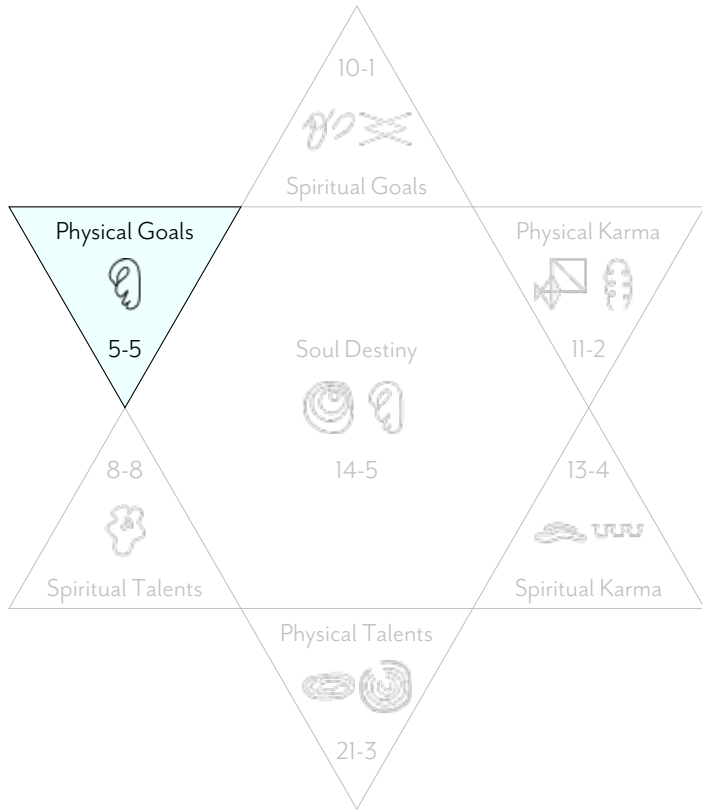

Michael William Sampson

FULL BIRTH REPORT (COMPLETE)

YOUR PHYSICAL GOALS

PHYSICAL GOALS

These are like the dreams you have for your physical life, the underlying drive within you that gets you out of bed in the morning - in short, what you really live for.