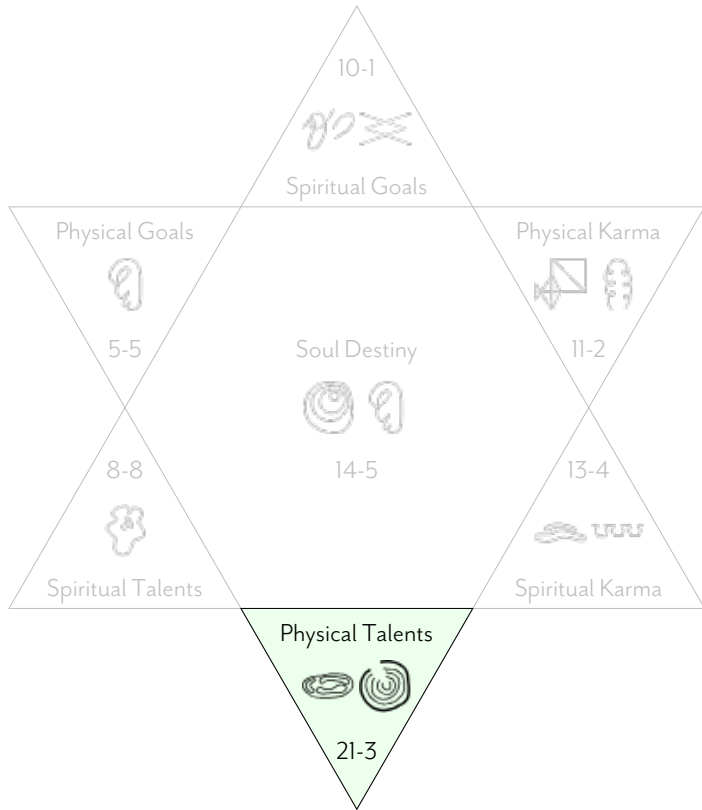

Michael William Sampson

FULL BIRTH REPORT (COMPLETE)

YOUR PHYSICAL TALENTS

PHYSICAL TALENTS

This is the set of latent abilities within your ego personality that are to be brought up into consciousness and honed into their full positive expression by working through the physical karmic issues that are activated from the moment you were born.

At the beginning of your lifetime you usually have a small element of the karmic aspect of a given number within them that needs to be worked through in order to start manifesting their positive qualities.

As the Physical Talent energies flow into your Physical Karmic aspect, their ability to overcome these karmic issues depends upon on their relative power and quality versus the karmic issues.

As the Physical Talents get stronger through time by working through the Physical Karmic issues, they allow you to start working towards manifesting your Physical Goals. The ability of the Physical Talents to help you manifest more of your Physical Goals depends on their relative power and quality.

This flow of energy from the Physical Talent aspect to the adjacent Physical Karma and Physical Goal aspects is called the "fulcrum of the talents".