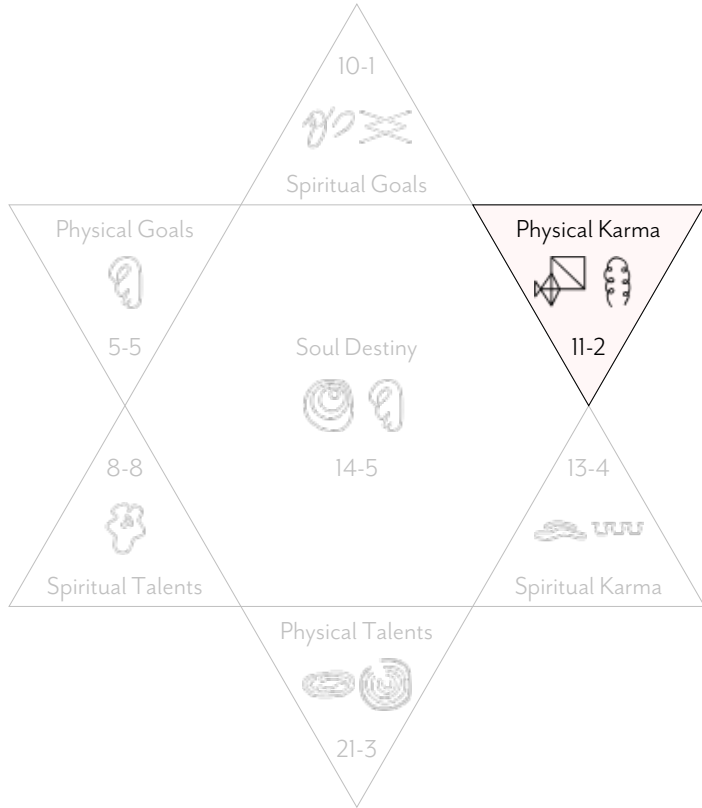

Michael William Sampson

FULL BIRTH REPORT (COMPLETE)

YOUR PHYSICAL KARMA

PHYSICAL KARMA

This is a selection of unresolved past life issues the soul has brought into this lifetime to create the negative context in your life with respect to your physical outer world life.

If you are new to the spiritual development path, some of these issues may feel very strong emotionally. If this is the case, please note that they have only been placed in your Soul Contract by your soul for you to become conscious of them, to have the feeling experience of moving from the negative experience of them into their positive qualities, as you transmute them. These are the gifts of service you are to bring to the physical part of your life. For this is the spiritual growth journey the soul desires for this lifetime.

If you have been on the path for a while, some or all of these issues may no longer resonate with you as you may have worked through some or all of them already.