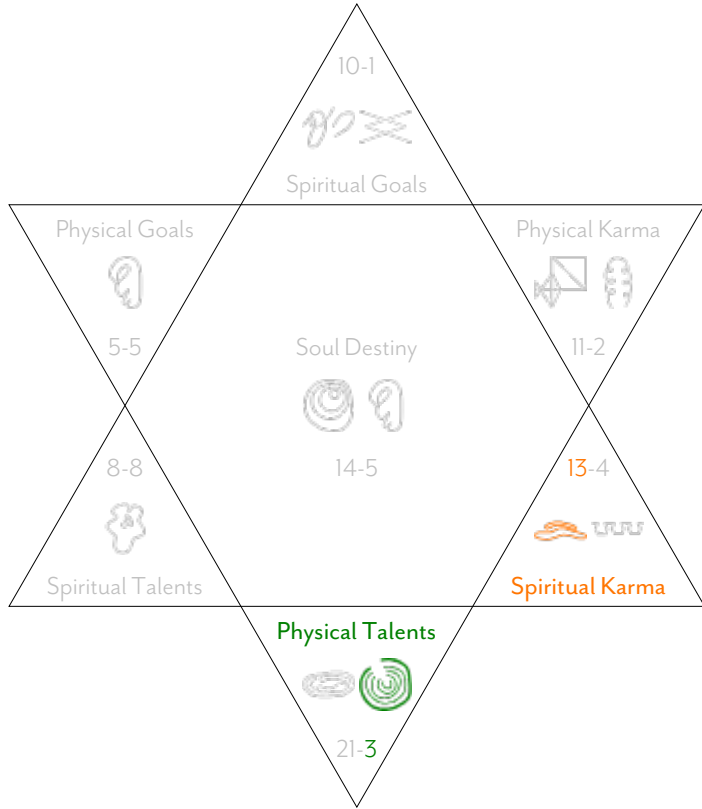

Michael William Sampson

FULL BIRTH REPORT (COMPLETE)

MASTER NUMBERS

The Master Numbers 3, 7, 12, 13 and 18 come with greatly increased power in all aspects; they make particularly challenging karmic aspects to be overcome. But once you have transmuted them by following their recommendations they will become powerful talents, your Gift of Service to the World.

M-I-C-H-A-E-L-W-I-L-L-I-A-M-S-A-M-P-S-O-N

Master Numbers: 3, 13