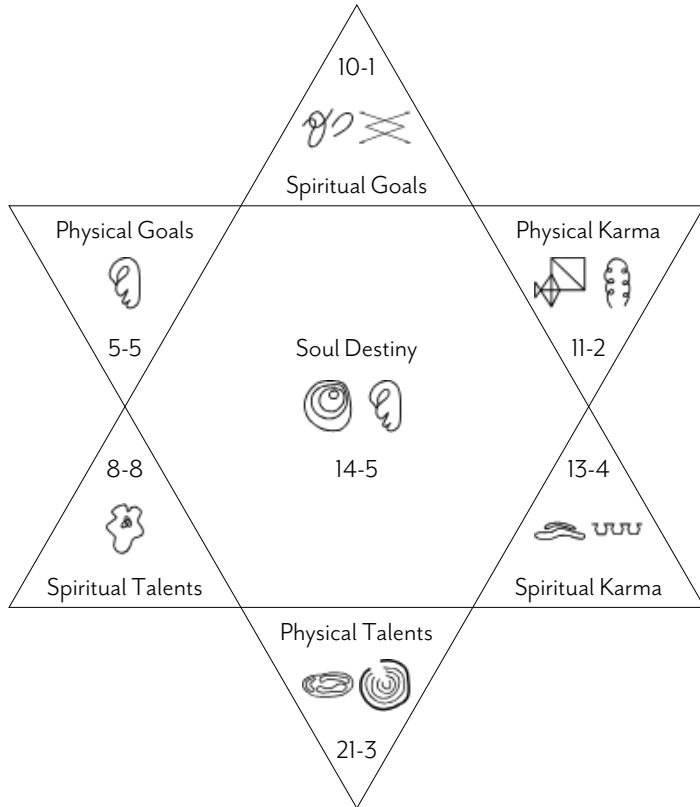

Michael William Sampson

FULL BIRTH REPORT (COMPLETE)

SYMBOLS

M-I-CH-A-E-L-W-I-L-L-I-A-M-S-A-M-P-S-O-N

ADDING SYMBOLS TO YOUR CHART

The symbols associated with each of the 22 Hebrew numbers are a universal language for the transmission of energies and concepts. They speak to the right side of the brain, the feminine side which deals with receptivity, intuition, creativity and artistic expression. When you look at them, simply sit with them and feel their energy and they will reveal more and more of themselves to you. These channelled symbols actually act as antennae for the particular frequency involved. They act as gateways and will open you up to deeper levels of the interpretation of your birth name. You may get different layers of meaning each time you look at them and receive their transmission. The geometric symbols are more earthy/grounded frequencies, and the more fluid ones are more spiritual in nature.

The Soul Contract decoding of your birth certificate name reveals the predominant set of energies creating your subjective life experience, by the Law of Attraction, in each and every moment for your entire lifetime.

So we have now covered the complete decoding mechanism from how your birth certificate name is entered, right through to generating your full Birth Chart.