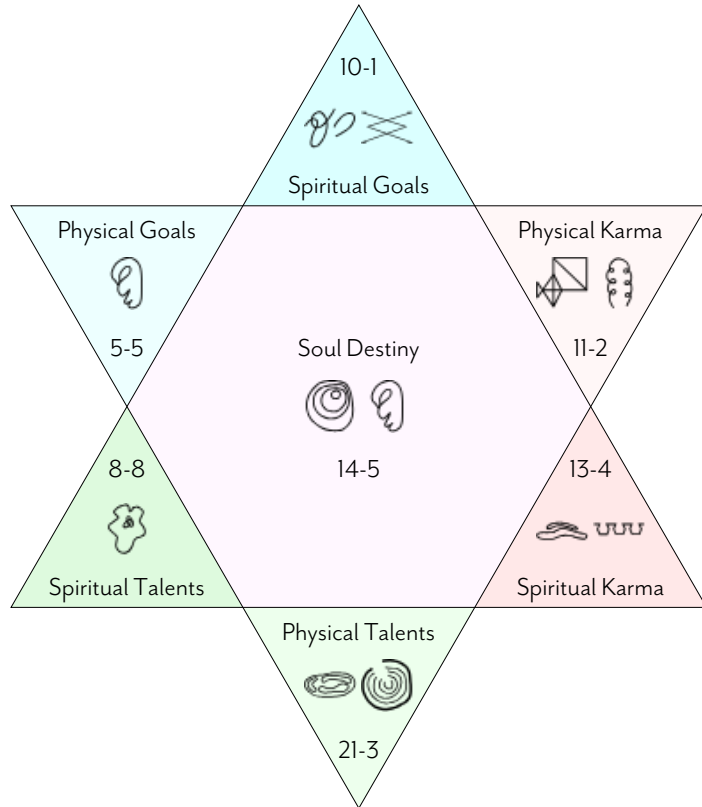

Michael William Sampson

FULL BIRTH REPORT (COMPLETE)

YOUR BIRTH CHART

M-I-C-H-A-E-L-W-I-L-L-I-A-M-S-A-M-P-S-O-N

YOUR BIRTH REPORT SUMMARY

SUMMARY INTERPRETATIONS

Now we will look again at your Birth Report Summary to give you the opportunity to take another top down view of your Soul Contract and this time we include the summary recommendations.

TAKE YOUR TIME TO REVIEW

We suggest you take some time to review your Summary to consolidate all that you have learnt about yourself.

YOUR BIRTH CHART WITH NO CALCULATIONS

On this page we have also included your Birth Chart without calculations to help you focus on the numbers and symbols and on the next page we continue with the summary interpretations and recommendations.