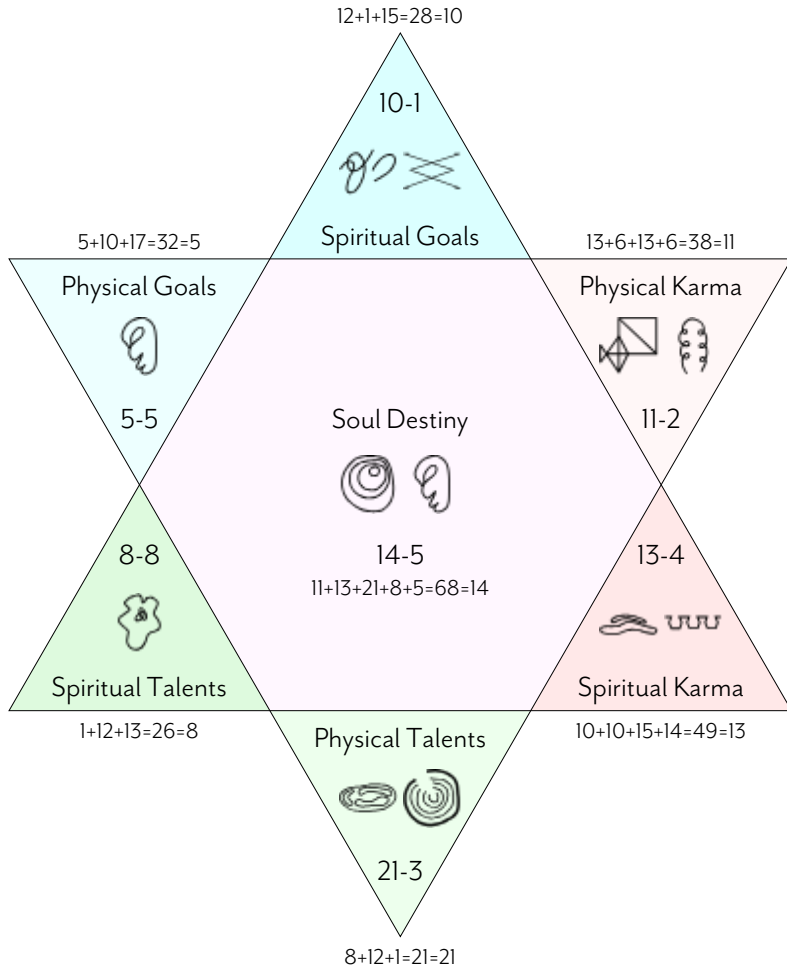

GO DEEPER

If after reading your Summary Report you are interested in finding out more about the full in-depth interpretations of your Soul Contract or buying more Reports, click one of the links at the bottom of your Report.

Michael William Sampson

BIRTH REPORT SUMMARY

YOUR BIRTH CHART

M-I-CH-A-E-L-W-I-L-L-I-A-M-S-A-M-P-S-O-N

13-10-8-1-5-12-6-10-12-12-10-1-13-15-1-13-17-15-6-14

ABOUT YOUR BIRTH CHART(1 OF 2)

YOUR BIRTH CHART

Your Birth Chart, which is at the very foundation of your Soul Contract, is calculated from the letters of your Birth Name. We first describe the elements of the chart and then explain how it is generated.

OVERALL CHART STRUCTURE

The Star of David is a gateway through which the soul projects its energies onto the Earth plane to experience what it is like to be human through the ego filter of the Soul Contract. The large downward pointing triangle represents the energies of your physical, outer world life, how your personality initially forms and interacts with society. The large upward pointing triangle represents the energies of your spiritual, inner life, how you are meant to connect with higher consciousness so as to embody it and then express it into the world.