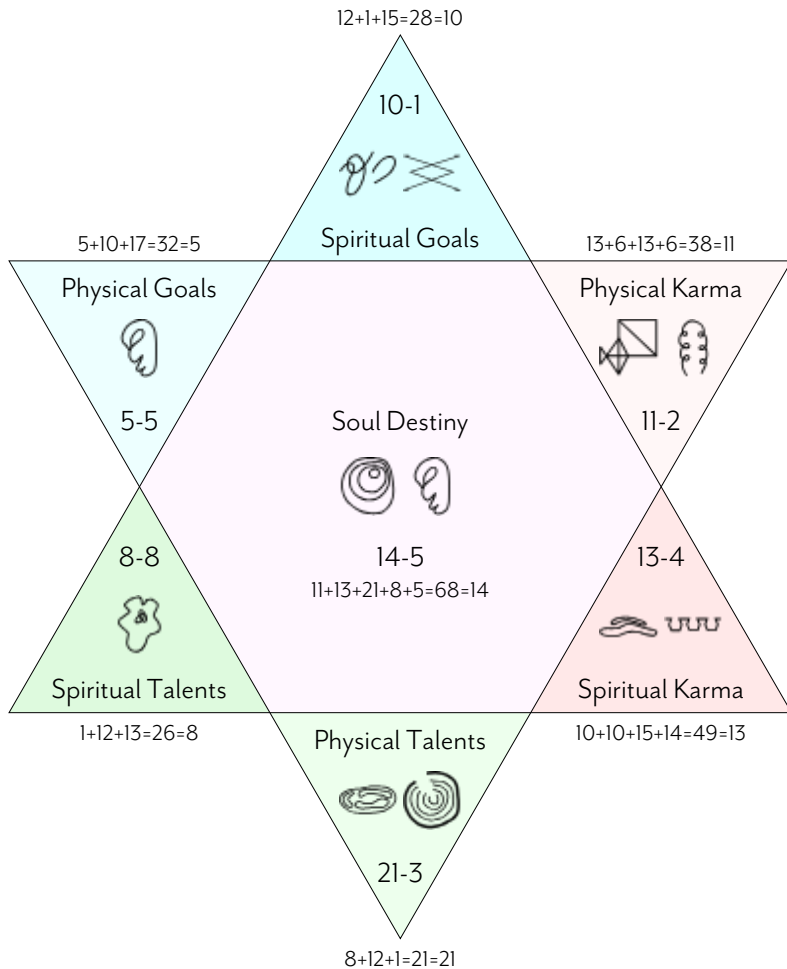

EXPLANATION FOR THE COLOURS

- 11-2 Physical Karma Emotionally charged challenges to be worked through
- 21-3 Physical Talents Natural abilities that give forward motion to your life
- 5-5 Physical Goals Your aspirations for what to achieve in the world
- 13-4 Spiritual Karma Emotionally charged challenges to be worked through
- 8-8 Spiritual Talents Natural abilities that give forward motion to your life
- 10-1 Spiritual Goals Your aspirations for what to achieve in the world
- 14-5 Soul Destiny The final state of being you are to attain in this lifetime

The colours and descriptions for each aspect are independent of the numbers

Michael William Sampson

BIRTH REPORT SUMMARY

YOUR BIRTH CHART

M-I-CH-A-E-L-W-I-L-L-I-A-M-S-A-M-P-S-O-N

13-10-8-1-5-12-6-10-12-12-10-1-13-15-1-13-17-15-6-14

ABOUT YOUR BIRTH CHART(2 OF 2)

NUMBERS

Each aspect has two numbers separated by a hyphen (e.g. 13-4) which have multi-faceted interpretations which form the core of your Soul Contract. How these numbers are generated is shown below.

SYMBOLS

Each aspect number on your birth chart is represented by a symbol. The numbers and symbols together deliver the energetic transmission of that aspect created by your soul.

GENERATING YOUR BIRTH CHART