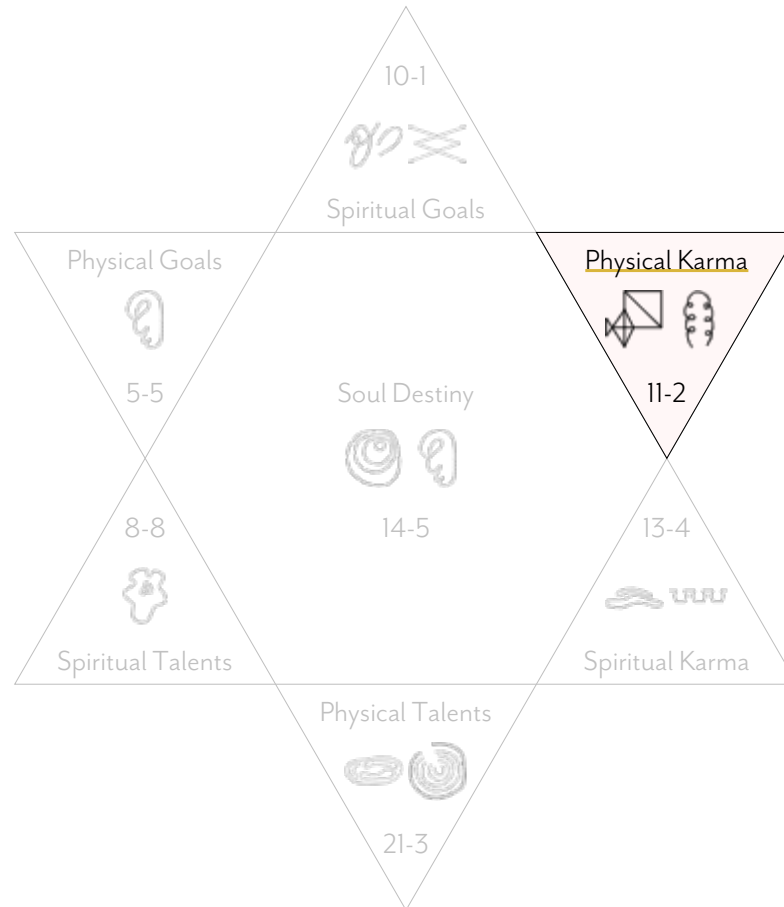

Michael William Sampson

FULL BIRTH READING

YOUR PHYSICAL KARMA

Unresolved issues for you to overcome in your outer world