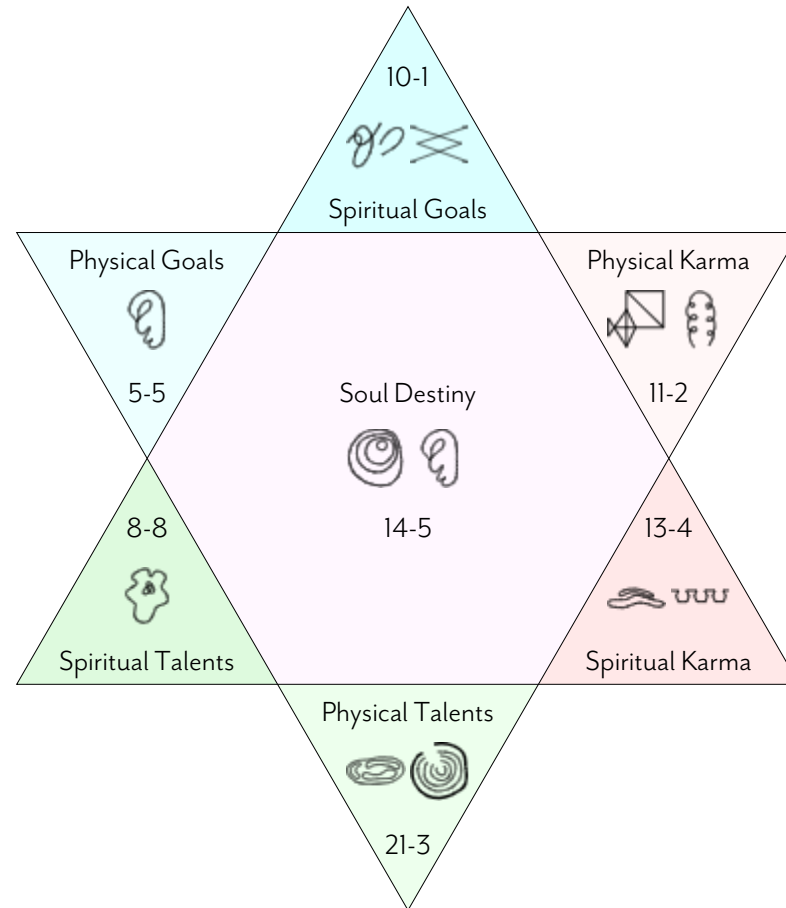

Michael William Sampson

FULL BIRTH READING

YOUR SOUL CONTRACT BIRTH CHART

M-I-C-H-A-E-L-W-I-L-L-I-A-M-S-A-M-P-S-O-N