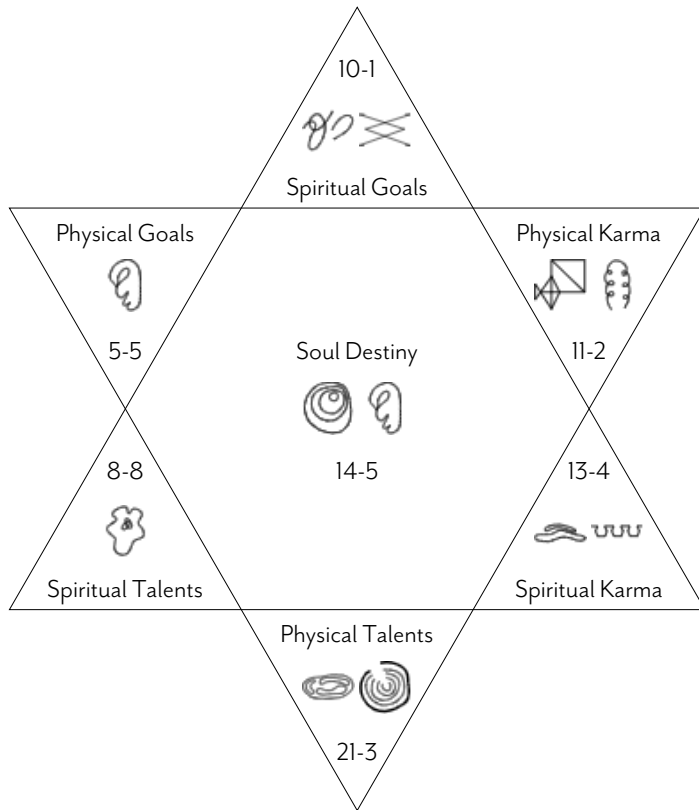

Once calculated, the Soul Destiny is placed in the middle of the Star of David.

Michael William Sampson

FULL BIRTH READING

SYMBOLS

M-I-CH-A-E-L-W-I-L-L-I-A-M-S-A-M-P-S-O-N

ADDING SYMBOLS TO YOUR CHART

The symbols associated with each of the 22 Hebrew numbers are a universal language for the transmission of energies and concepts. They speak to the right side of the brain, the feminine side which deals with receptivity, intuition, creativity and artistic expression. When you look at them, simply sit with them and feel their energy and they will reveal more and more of themselves to you. These channelled symbols actually act as antennae for the particular frequency involved. They act as gateways and will open you up to deeper levels of the interpretation of your birth name. You may get different layers of meaning each time you look at them and receive their transmission. The geometric symbols are more earthy/grounded frequencies, and the more fluid ones are more spiritual in nature.