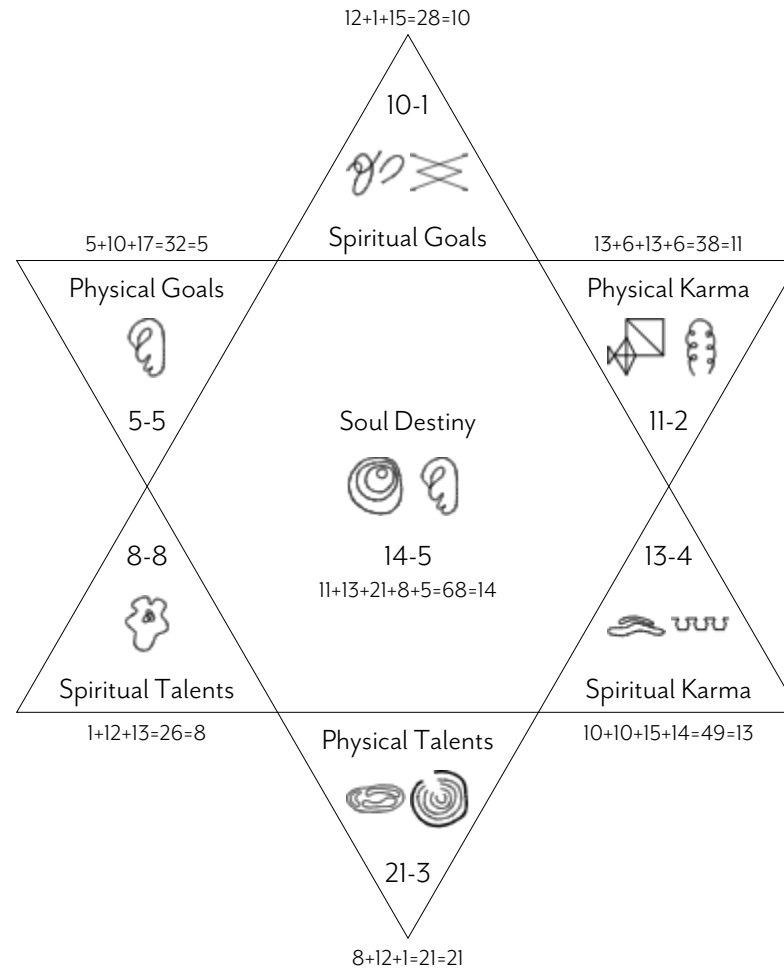

Soul Destiny 14-5 Your life purpose - the meaning of your life - why you are here

Summary: To find out who you truly are through a series of emotionally intense relationships. To open the mind to the multi dimensional nature of your existence.

YOUR IN DEPTH SOUL CONTRACT BIRTH CHART

M-I-CH-A-E-L-W-I-L-L-I-A-M-S-A-M-P-S-O-N
13-10-8-1-5-12-6-10-12-12-10-1-13-15-1-13-17-15-6-14

ABOUT YOUR BIRTH CHART

Overview

Your Birth Chart has been generated by decoding your Birth Name. It portrays the seven spiritual aspects of your life and includes a set of symbols specific to you which carry an energetic transmission from your soul.

The large downward pointing triangle represents the energies of your physical, outer world life, how your personality initially forms and interacts with society. The large upward pointing triangle represents the energies of your spiritual, inner life, how you are meant to connect with higher consciousness so as to embody it and then express it into the world.

The following pages give a detailed interpretation of what your Birth Chart tells you about each of these aspects - who you really are at a soul level and what that means to you and your life.

Numbers and Symbols