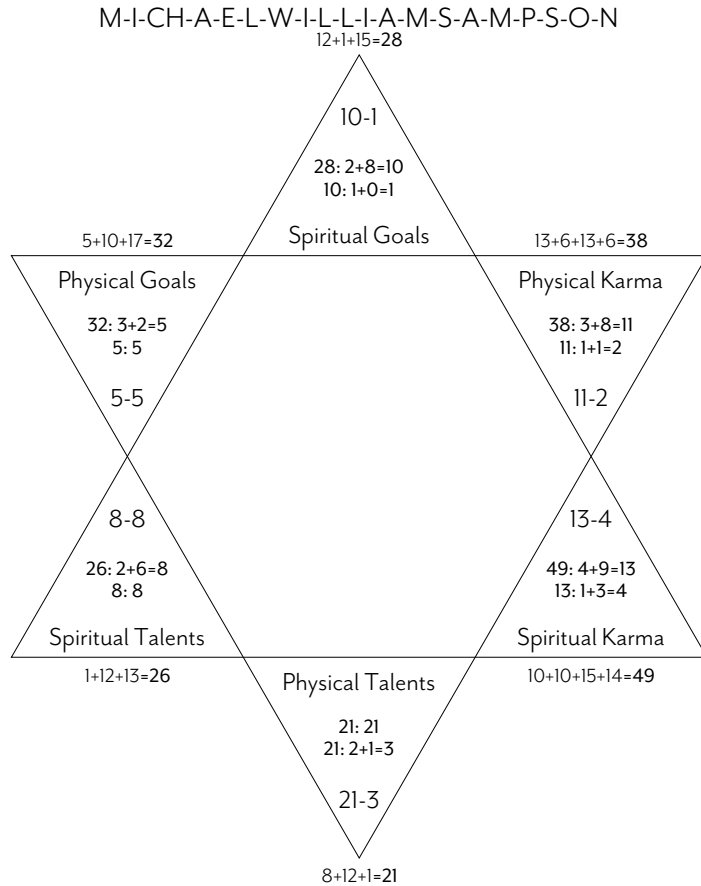

CALCULATING YOUR ASPECT VIBRATION NUMBERS

Now the numbers for each aspect are added up - for Physical Karma, for example, the calculation is $13+6+13+6=38$. We next need to use that total (38) to derive a number between 1 and 22 (corresponding to the number of letters there are in the Hebrew alphabet). If that total is 22 or less, then we just take the number as is - otherwise we add the digits together. You can see this below the wording Physical Karma in the page opposite ($38:3+8=11$) - and for the other five aspects.