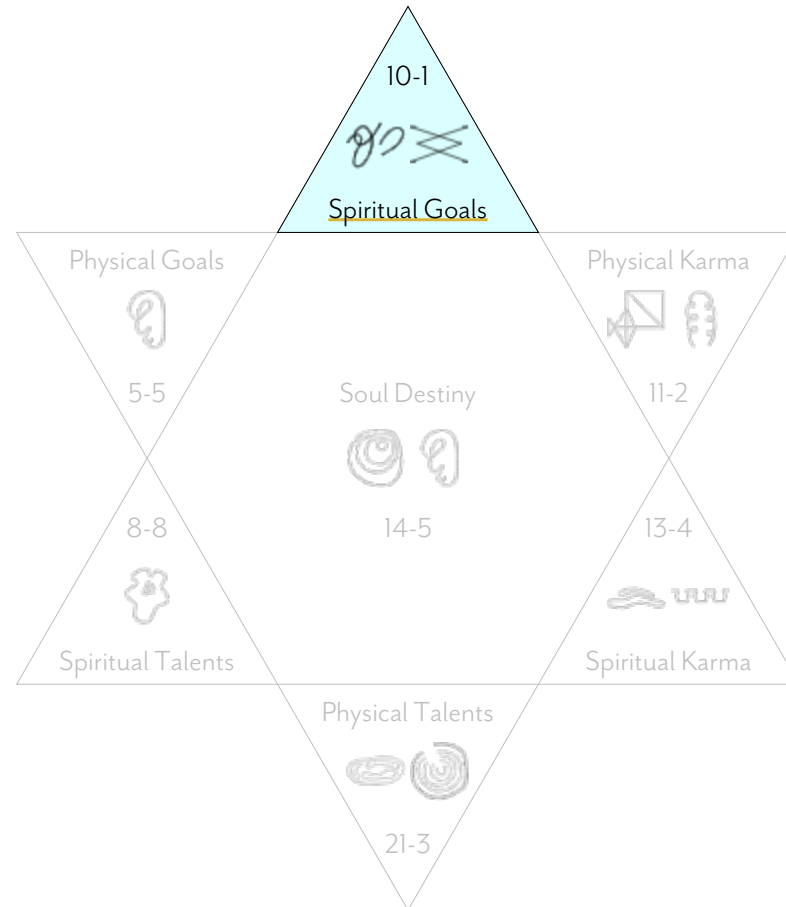

Michael William Sampson

FULL BIRTH READING

YOUR SPIRITUAL GOALS

Your dreams - what you live for in your inner life