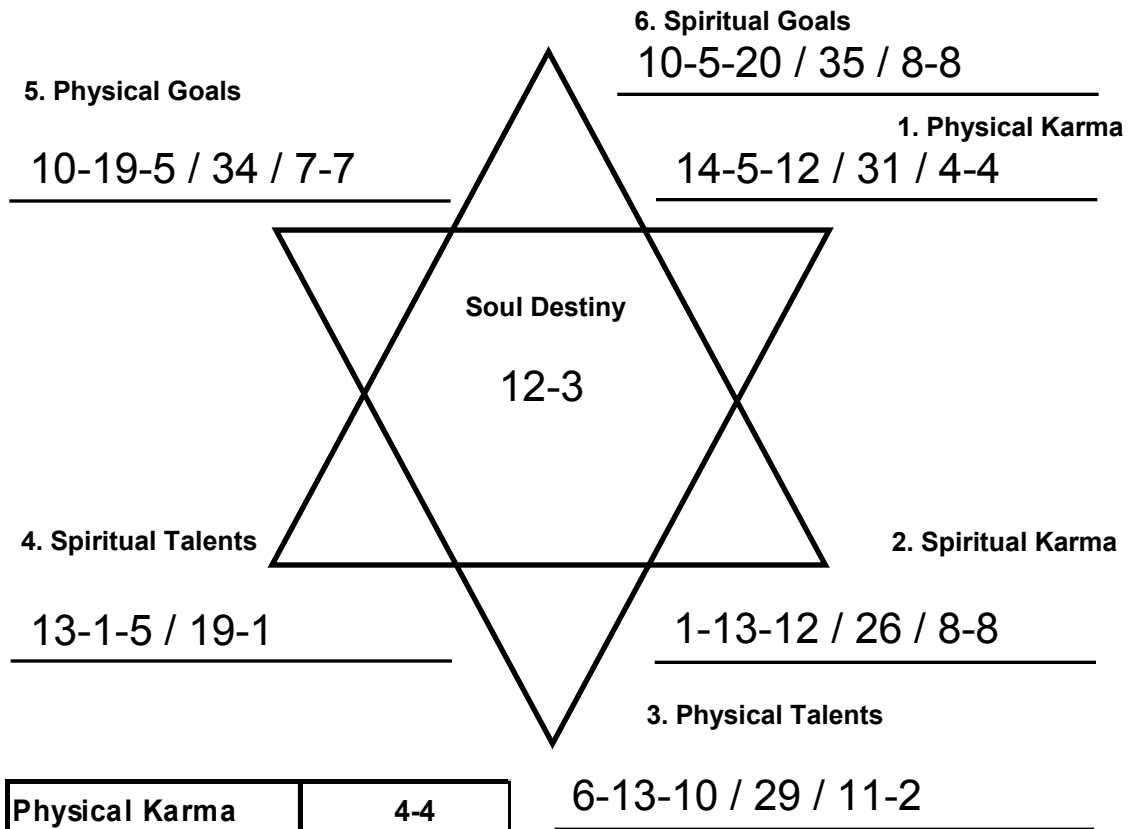

Page 226: Figure 19
Chart for Maxine Charlotte Ethelle Sampson

SOUL CONTRACT READING
JERI MICHELLE TAYLOR

10-5-20-10-13-10-8-5-12-12-5-22-16-12-6-20

Physical Karma	7-7
Physical Talents	11-2
Physical Goals	18-9
Spiritual Karma	22-4
Spiritual Talents	6-6
Spiritual Goals	5-5
Total	69 33
Soul Destiny	15-6
Dominant Vibration	

Page 236: Figure 20 Chart for Jeri Michelle Taylor

SOUL CONTRACT READING

MARK ANTHONY RUBIN

13-1-20-19-1-14-22-6-14-16-20-6-2-10-14

Physical Karma	10-1
Physical Talents	12-3
Physical Goals	21-3
Spiritual Karma	17-8
Spiritual Talents	8-8
Spiritual Goals	20-2
Total	88 25
Soul Destiny	16-7
Dominant Vibration	

Page 247: Figure 21 Chart for Mark Anthony Rubin

SOUL CONTRACT READING

NAOMI JEMMA KELLIHER

14-1-6-13-10-10-5-13-13-1-19-5-12-12-10-5-5-20

Physical Karma	4-4
Physical Talents	11-2
Physical Goals	7-7
Spiritual Karma	8-8
Spiritual Talents	19-1
Spiritual Goals	8-8
Total	57 30
Soul Destiny	12-3
Dominant Vibration	8