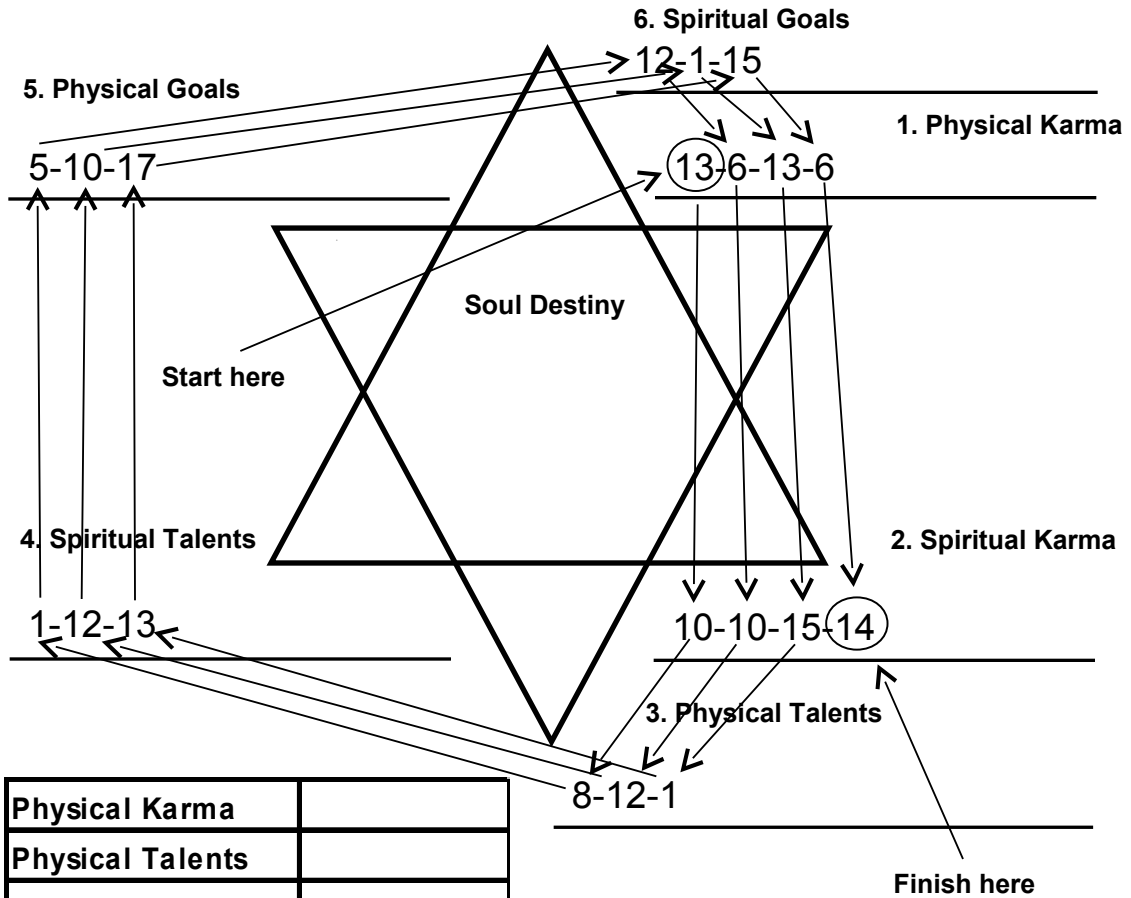

SOUL CONTRACT READING

MICHAEL WILLIAM SAMPSON

~~13-10-8-1-5-12-6-10-12-12-10-1-13-15-1-13-17-15-6-14~~

Physical Karma	
Physical Talents	
Physical Goals	
Spiritual Karma	
Spiritual Talents	
Spiritual Goals	
Total	
Soul Destiny	
Dominant Vibration	

Page 44: Figure 8

Completed number allocation process for the Star of David