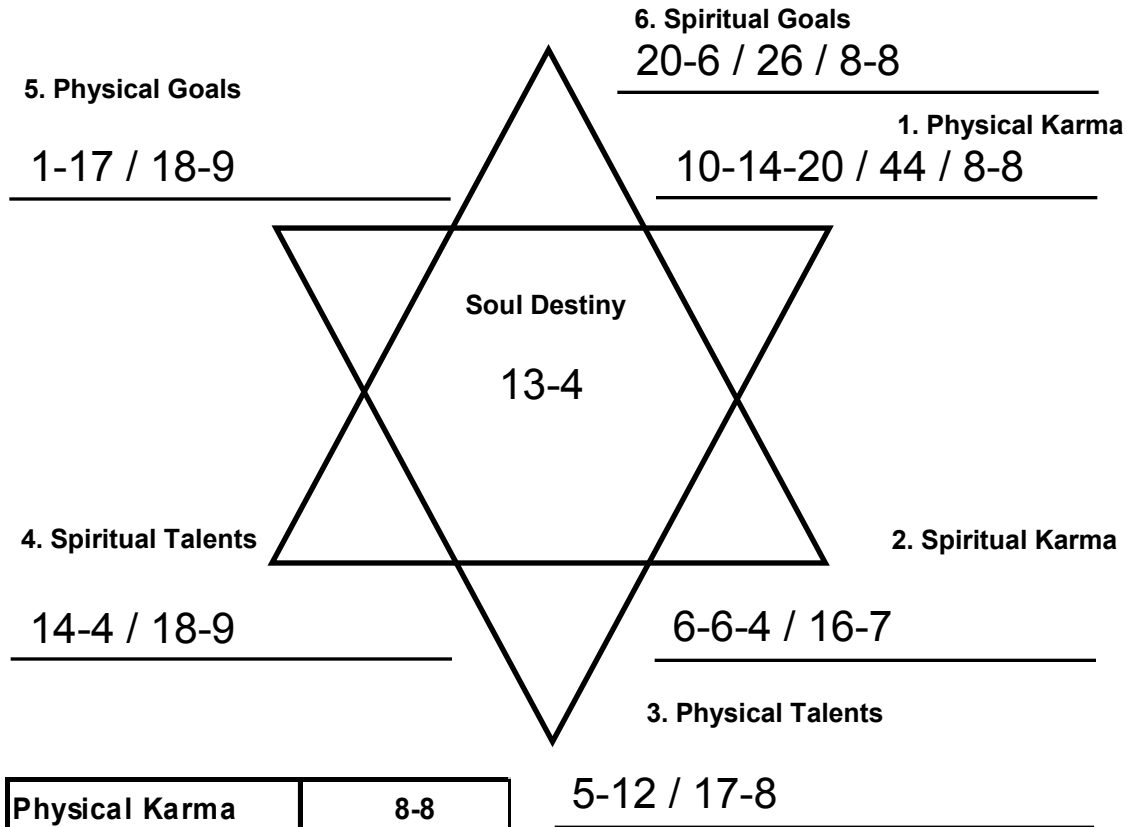

Page 247: Figure 21 Chart for Mark Anthony Rubin

SOUL CONTRACT READING

NAOMI JEMMA KELLIHER

14-1-6-13-10-10-5-13-13-1-19-5-12-12-10-5-5-20

Physical Karma	4-4
Physical Talents	11-2
Physical Goals	7-7
Spiritual Karma	8-8
Spiritual Talents	19-1
Spiritual Goals	8-8
Total	57 30
Soul Destiny	12-3
Dominant Vibration	8

Page 258: Figure 22 Chart for Naomi Jemma Kelliher

SOUL CONTRACT READING
 JOHN WILLIAM TAYLOR

10-6-5-14-6-10-12-12-10-1-13-22-16-12-6-20

Physical Karma	11-2
Physical Talents	21-3
Physical Goals	19-1
Spiritual Karma	3-3
Spiritual Talents	8-8
Spiritual Goals	5-5
Total	67 22
Soul Destiny	13-4
Dominant Vibration	

Page 269: Figure 23 Chart for John William Taylor

SOUL CONTRACT READING

JOHN ARNOLD FORD

10-6-5-14-1-20-14-6-12-4-17-6-20-4

Physical Karma	8-8
Physical Talents	17-8
Physical Goals	18-9
Spiritual Karma	16-7
Spiritual Talents	18-9
Spiritual Goals	8-8
Total	85 49
Soul Destiny	13-4
Dominant Vibration	8