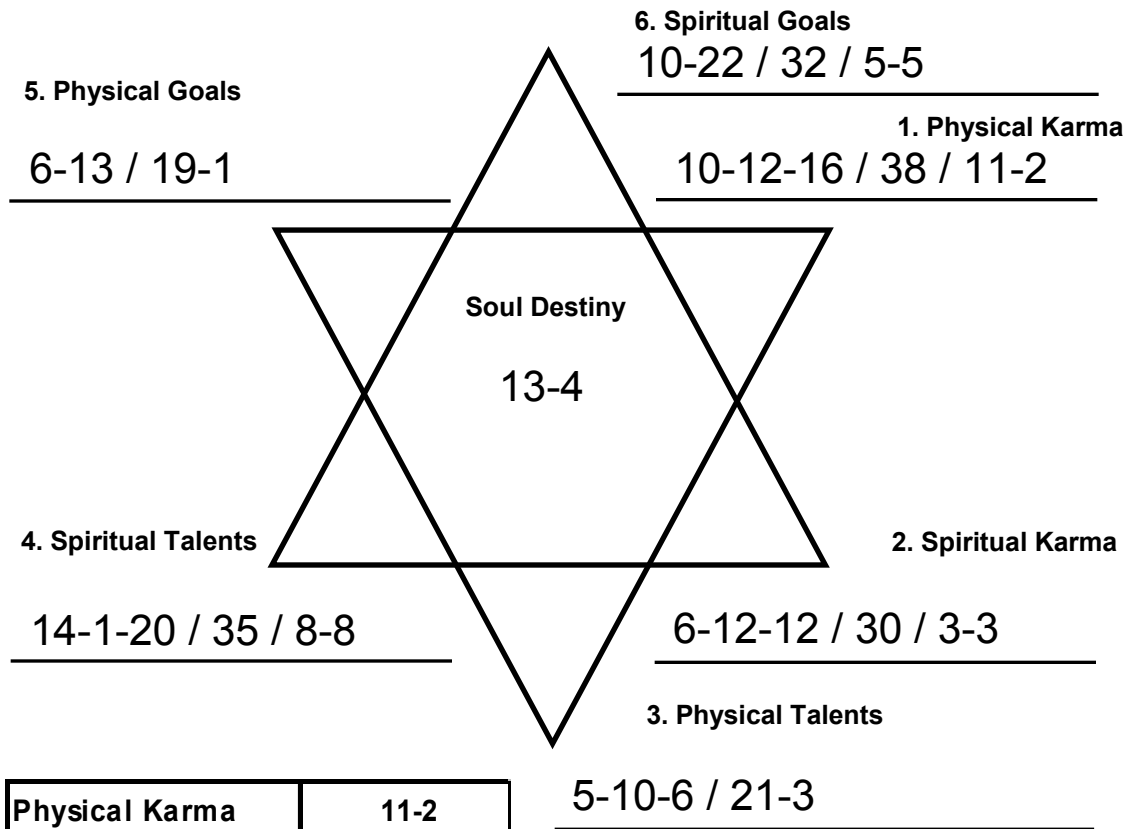

Page 236: Figure 20 Chart for Jeri Michelle Taylor

SOUL CONTRACT READING

MARK ANTHONY RUBIN

13-1-20-19-1-14-22-6-14-16-20-6-2-10-14

Physical Karma	10-1
Physical Talents	12-3
Physical Goals	21-3
Spiritual Karma	17-8
Spiritual Talents	8-8
Spiritual Goals	20-2
Total	88 25
Soul Destiny	16-7
Dominant Vibration	

Page 247: Figure 21 Chart for Mark Anthony Rubin

SOUL CONTRACT READING

NAOMI JEMMA KELLIHER

14-1-6-13-10-10-5-13-13-1-19-5-12-12-10-5-5-20

Physical Karma	4-4
Physical Talents	11-2
Physical Goals	7-7
Spiritual Karma	8-8
Spiritual Talents	19-1
Spiritual Goals	8-8
Total	57 30
Soul Destiny	12-3
Dominant Vibration	8

Page 258: Figure 22 Chart for Naomi Jemma Kelliher

SOUL CONTRACT READING
 JOHN WILLIAM TAYLOR

10-6-5-14-6-10-12-12-10-1-13-22-16-12-6-20

Physical Karma	11-2
Physical Talents	21-3
Physical Goals	19-1
Spiritual Karma	3-3
Spiritual Talents	8-8
Spiritual Goals	5-5
Total	67 22
Soul Destiny	13-4
Dominant Vibration	