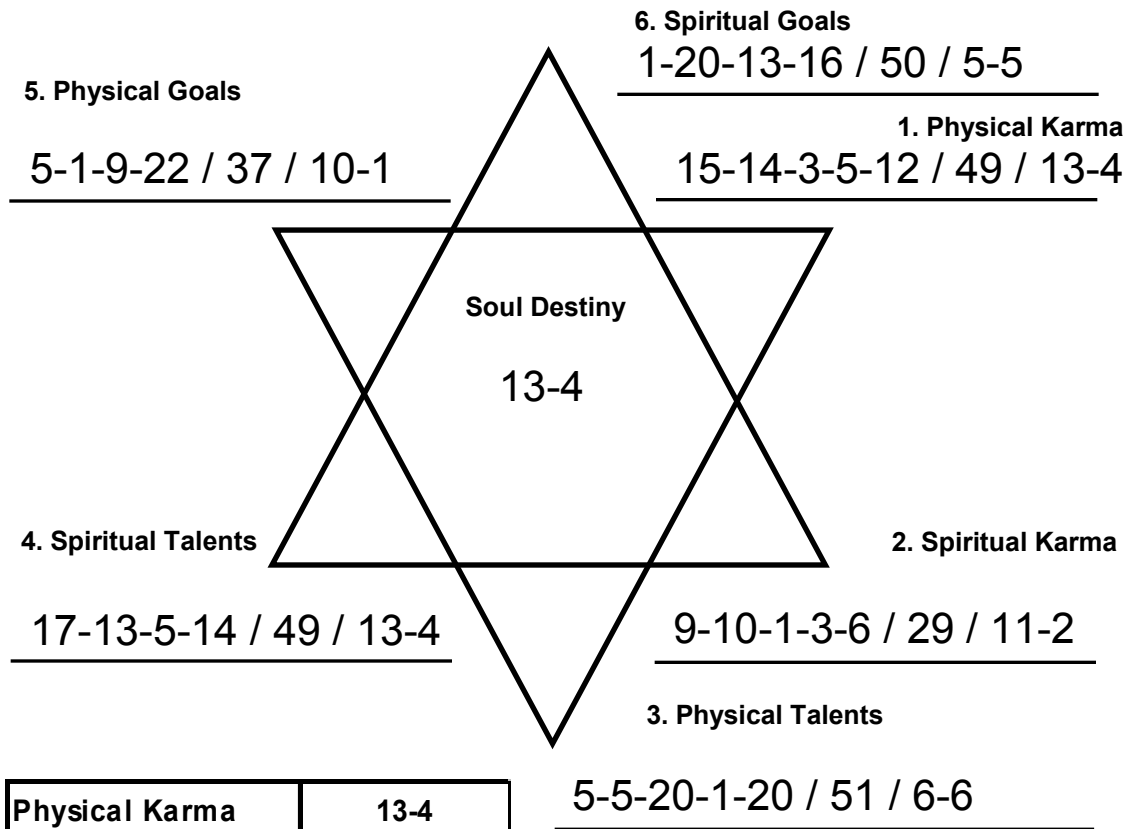

SOUL CONTRACT READING

STEPHANIE MARGARET MEGAN TAYLOR

15-9-5-17-5-1-14-10-5-13-1-20-3-1-20-5-9-13-5-3-1-14-22-16-12-6-20

Physical Karma	13-4
Physical Talents	6-6
Physical Goals	10-1
Spiritual Karma	11-2
Spiritual Talents	13-4
Spiritual Goals	5-5
Total	58 22
Soul Destiny	13-4
Dominant Vibration	

Page 212: Figure 18
Chart for Stephanie Margaret Megan Taylor