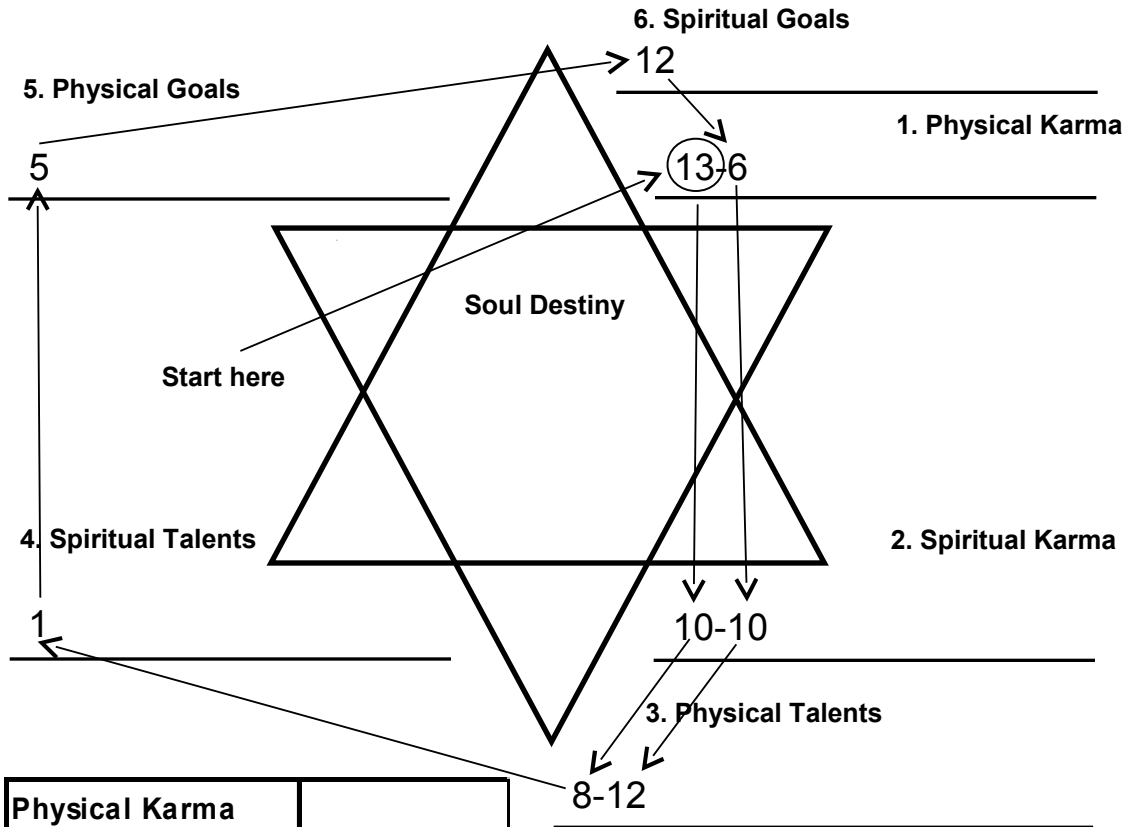

SOUL CONTRACT READING

MICHAEL WILLIAM SAMPSON

/13-10-8-1-5-12-6-10-12-12-10-1-13-15-1-13-17-15-6-14

Physical Karma	
Physical Talents	
Physical Goals	
Spiritual Karma	
Spiritual Talents	
Spiritual Goals	
Total	
Soul Destiny	
Dominant Vibration