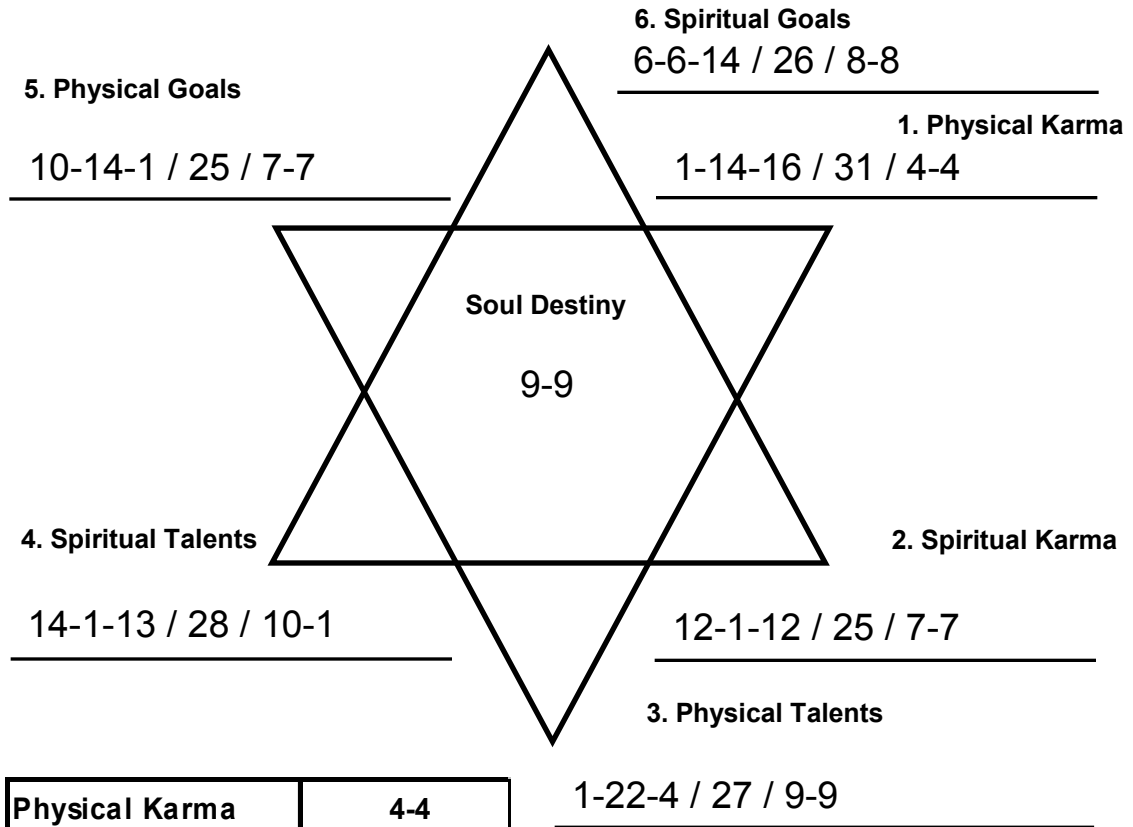

SOUL CONTRACT READING

ALAN JONATHAN WYLDMAN

~~1-12-1-14-10-6-14-1-22-1-14-6-16-12-4-13-1-14~~

Physical Karma	4-4
Physical Talents	9-9
Physical Goals	7-7
Spiritual Karma	7-7
Spiritual Talents	10-1
Spiritual Goals	8-8
Total	45 36
Soul Destiny	9-9
Dominant Vibration	7, 9

Page 52: Figure 13 Dominant vibrations