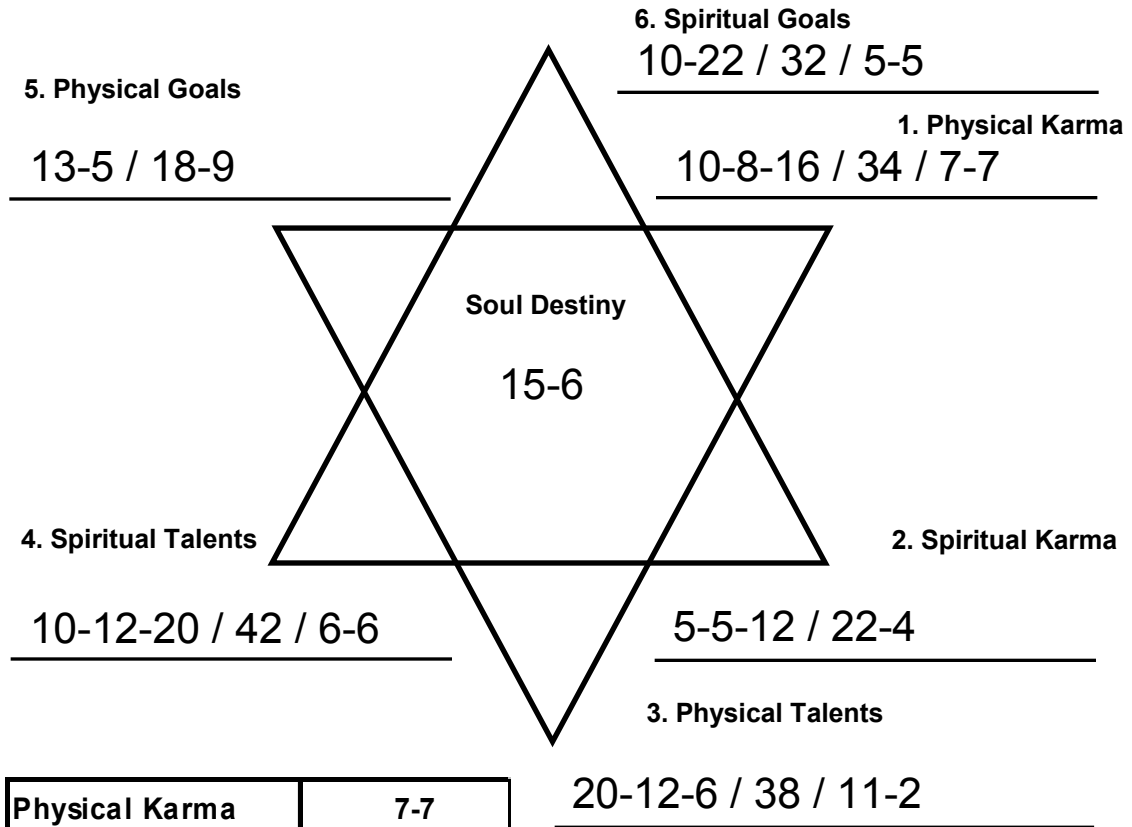

Page 212: Figure 18
Chart for Stephanie Margaret Megan Taylor

SOUL CONTRACT READING

MAXINE CHARLOTTE ETHELLE SAMPSON

13-1-15-10-14-5-8-1-20-12-6-9-9-5-5-22-5-12-12-5-15-1-13-17-15-6-14

Physical Karma	12-3
Physical Talents	15-6
Physical Goals	11-2
Spiritual Karma	18-9
Spiritual Talents	9-9
Spiritual Goals	7-7
Total	72 36
Soul Destiny	9-9
Dominant Vibration	9

Page 226: Figure 19
Chart for Maxine Charlotte Ethelle Sampson

SOUL CONTRACT READING
JERI MICHELLE TAYLOR

10-5-20-10-13-10-8-5-12-12-5-22-16-12-6-20

Physical Karma	7-7
Physical Talents	11-2
Physical Goals	18-9
Spiritual Karma	22-4
Spiritual Talents	6-6
Spiritual Goals	5-5
Total	69 33
Soul Destiny	15-6
Dominant Vibration	