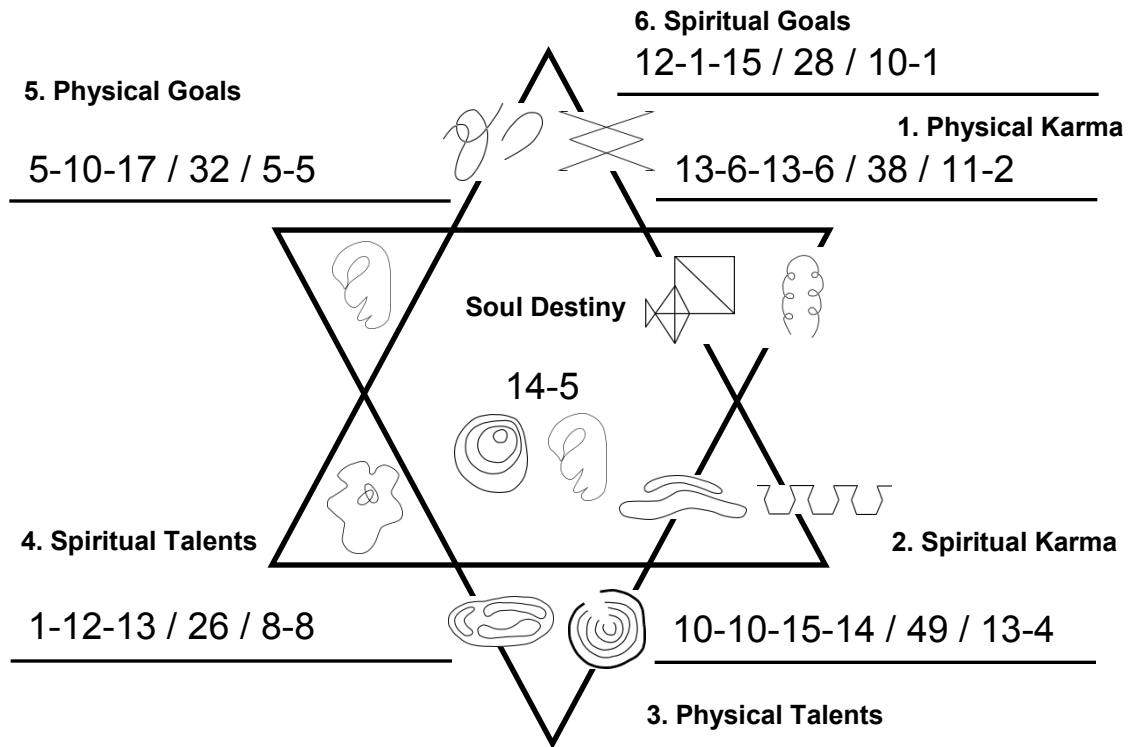

Page 52: Figure 13 Dominant vibrations

SOUL CONTRACT READING

BART ALAN

~~2-1-20-22-12-1-14~~

Karma	11-2
Talents	13-4
Goals	21-3

Page 53: Figure 14: The aspects of a single triangle

SOUL CONTRACT READING

MICHAEL WILLIAM SAMPSON

~~13-10-8-1-5-12-6-10-12-12-10-1-13-15-1-13-17-15-6-14~~

Physical Karma	11-2
Physical Talents	21-3
Physical Goals	5-5
Spiritual Karma	13-4
Spiritual Talents	8-8
Spiritual Goals	10-1
Total	68 23
Soul Destiny	14-5
Dominant Vibration	