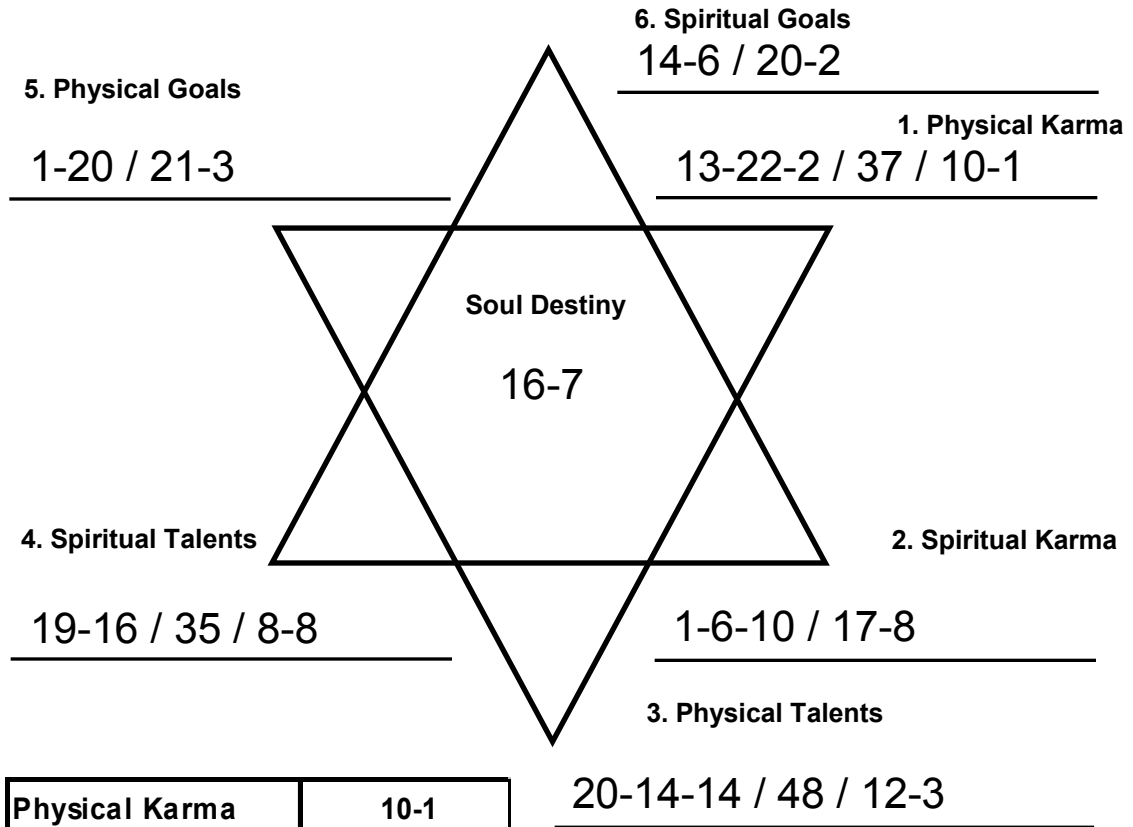

Page 226: Figure 19
Chart for Maxine Charlotte Ethelle Sampson

SOUL CONTRACT READING
JERI MICHELLE TAYLOR

10-5-20-10-13-10-8-5-12-12-5-22-16-12-6-20

Physical Karma	7-7
Physical Talents	11-2
Physical Goals	18-9
Spiritual Karma	22-4
Spiritual Talents	6-6
Spiritual Goals	5-5
Total	69 33
Soul Destiny	15-6
Dominant Vibration	

Page 236: Figure 20 Chart for Jeri Michelle Taylor

SOUL CONTRACT READING

MARK ANTHONY RUBIN

13-1-20-19-1-14-22-6-14-16-20-6-2-10-14

Physical Karma	10-1
Physical Talents	12-3
Physical Goals	21-3
Spiritual Karma	17-8
Spiritual Talents	8-8
Spiritual Goals	20-2
Total	88 25
Soul Destiny	16-7
Dominant Vibration	