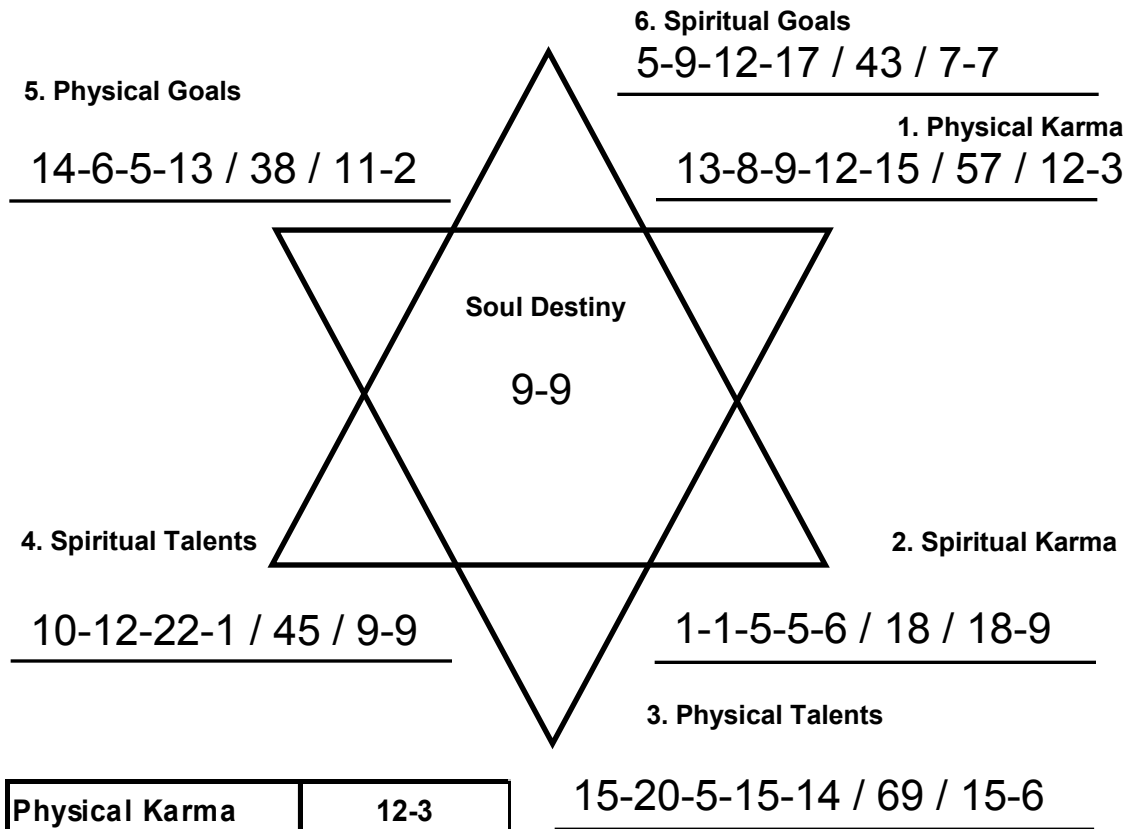

SOUL CONTRACT READING

MAXINE CHARLOTTE ETHELLE SAMPSON

13-1-15-10-14-5-8-1-20-12-6-9-9-5-5-22-5-12-12-5-15-1-13-17-15-6-14

Physical Karma	12-3
Physical Talents	15-6
Physical Goals	11-2
Spiritual Karma	18-9
Spiritual Talents	9-9
Spiritual Goals	7-7
Total	72 36
Soul Destiny	9-9
Dominant Vibration	9

Page 226: Figure 19
Chart for Maxine Charlotte Ethelle Sampson